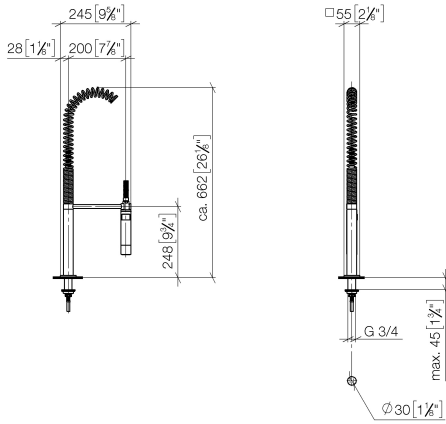

Profi spray set - Brushed Dark Platinum

LOT

27 784 970

- spray flow
- automatic diverter for spout/Profi spray set
- height of mixer 665 mm
- individual rosette 55 x 55 mm
- profi spray hole diameter 30mm
- sprayface with anti-scaling system
- lead-free

Can only be combined with 32800680, 32843680.

Intrinsic protection against back flow.

	Brushed Dark Platinum	27 784 970-99
	Chrome	27 784 970-00
	Brushed Platinum	27 784 970-06
	Platinum	27 784 970-08
	Dark Chrome	27 784 970-19
	Brushed Chrome	27 784 970-93

27 784 970

mm [inches]
M 1:10

Flow rate chart

Codes & Standards

EN 1717

Profi spray set - Brushed Dark Platinum

LOT

27 784 970