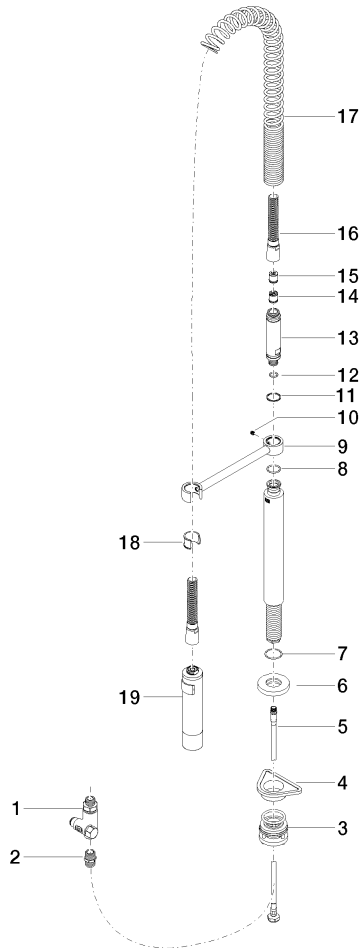

## Profi spray set - Brushed Platinum

27 799 970

- spray flow
- automatic diverter for spout/Profi spray set
- height of mixer 665 mm
- individual rosette diameter 55mm
- profi spray hole diameter 30mm
- sprayface with anti-scaling system
- lead-free

**Profi spray set - Brushed Platinum**

27 799 970

mm [inches]  
1:10

**Flow rate chart**

**Codes & Standards**

DIN 4109

EN 1717

ISO 3822

# Profi spray set - Brushed Platinum

27 799 970

Parts for other finishes can be found here: [Chrome](#)

### Spare parts list

No.	Item Number	Name	Quantity used	Delivery time
	90 17 09 046 12 90	diverter	19	2