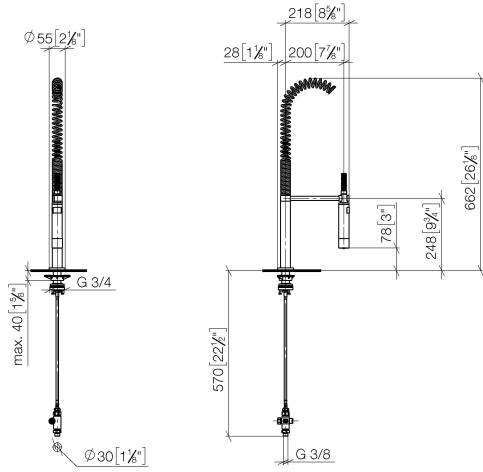

## Profi spray set - Brushed Platinum

27 799 970

- spray flow
- automatic diverter for spout/Profi spray set
- height of mixer 665 mm
- individual rosette diameter 55mm
- profi spray hole diameter 30mm
- sprayface with anti-scaling system
- lead-free

Can only be combined with 32815682, 33826861, 32815861, 33836888, 32816888, 20816892, 33836875, 32815875.

Intrinsic protection against back flow.

Operating unit can be positioned freely.

	Brushed Platinum	27 799 970-06
	Chrome	27 799 970-00
	Platinum	27 799 970-08
	Dark Chrome	27 799 970-19
	Brushed Chrome	27 799 970-93
	Brushed Dark Platinum	27 799 970-99

**Profi spray set - Brushed Platinum**

27 799 970

mm [inches]  
1:10

**Flow rate chart**

**Codes & Standards**

DIN 4109

EN 1717

ISO 3822

### Spare parts list

No.	Item Number	Name	Quantity used	Delivery time
	90 17 09 046 12 90	diverter	19	2