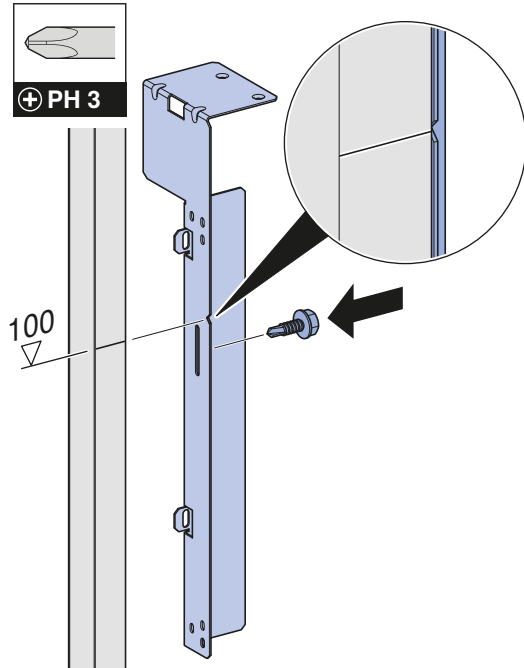

INSTALLATION MANUAL

MONTAGEANLEITUNG
INSTRUCTIONS DE MONTAGE
ISTRUZIONI PER IL MONTAGGIO

968.774.00.0(02)

		B	b	a
(75 cm)	111.081.00.1	80	15	59
(90 cm)	111.082.00.1	95	22 ⁵	74
(105 cm)	111.083.00.1	110	30	89
(120 cm)	111.084.00.1	125	37 ⁵	104

Duofix System

1 **A** 3

1 **B** 6

Duofix System

(75 cm) 111.051.00.1
(90 cm) 111.052.00.1
(105 cm) 111.053.00.1
(120 cm) 111.054.00.1

1

2

3