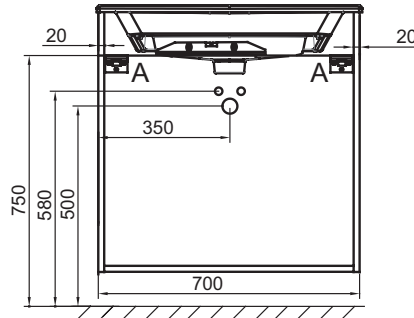

## Features

- DIMENSIONS: 70 x 50.80 x 73.90 cm
- MATERIAL: Lacquer or melamine
- NORMS AND REGULATION: NF
- WEIGHT: 42.5 kg
- INSTALLATION TYPE: Wall-hung
- VERSION: Bronze handle

## Required products

- EXAX112-Z: Vanity top 70 cm
- EB2561: Frosted glass vanity top, 71 cm

## Technical drawing

Product Specification: Base unit for vanity top 70 cm, 3 tiroirs, bronze wire handles.. EB2531-R7. Collection: ODÉON RIVE GAUCHE. DIMENSIONS: 70 x 50.80 x 73.90 cm. WEIGHT: 42.5 kg. MATERIAL: Lacquer or melamine. INSTALLATION TYPE: Wall-hung. NORMS AND REGULATION: NF. VERSION: Bronze handle.