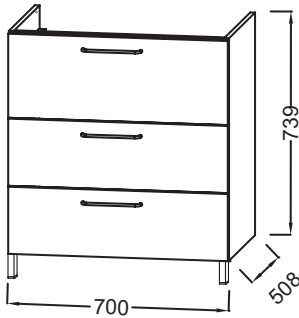

## Features

- DIMENSIONS: 70 x 50.80 x 73.90 cm
- MATERIAL: Lacquer or melamine
- NORMS AND REGULATION: NF
- WEIGHT: 42.5 kg
- INSTALLATION TYPE: Wall-hung
- VERSION: Bronze handle

## Required products

- EXAX112-Z: Vanity top 70 cm
- EB2561: Frosted glass vanity top, 71 cm

## Technical drawing

Product Specification: Base unit for vanity top 70 cm, 3 tiroirs, bronze wire handles.. EB2531-R7. Collection: ODÉON RIVE GAUCHE. DIMENSIONS: 70 x 50.80 x 73.90 cm. WEIGHT: 42.5 kg. MATERIAL: Lacquer or melamine. INSTALLATION TYPE: Wall-hung. NORMS AND REGULATION: NF. VERSION: Bronze handle.