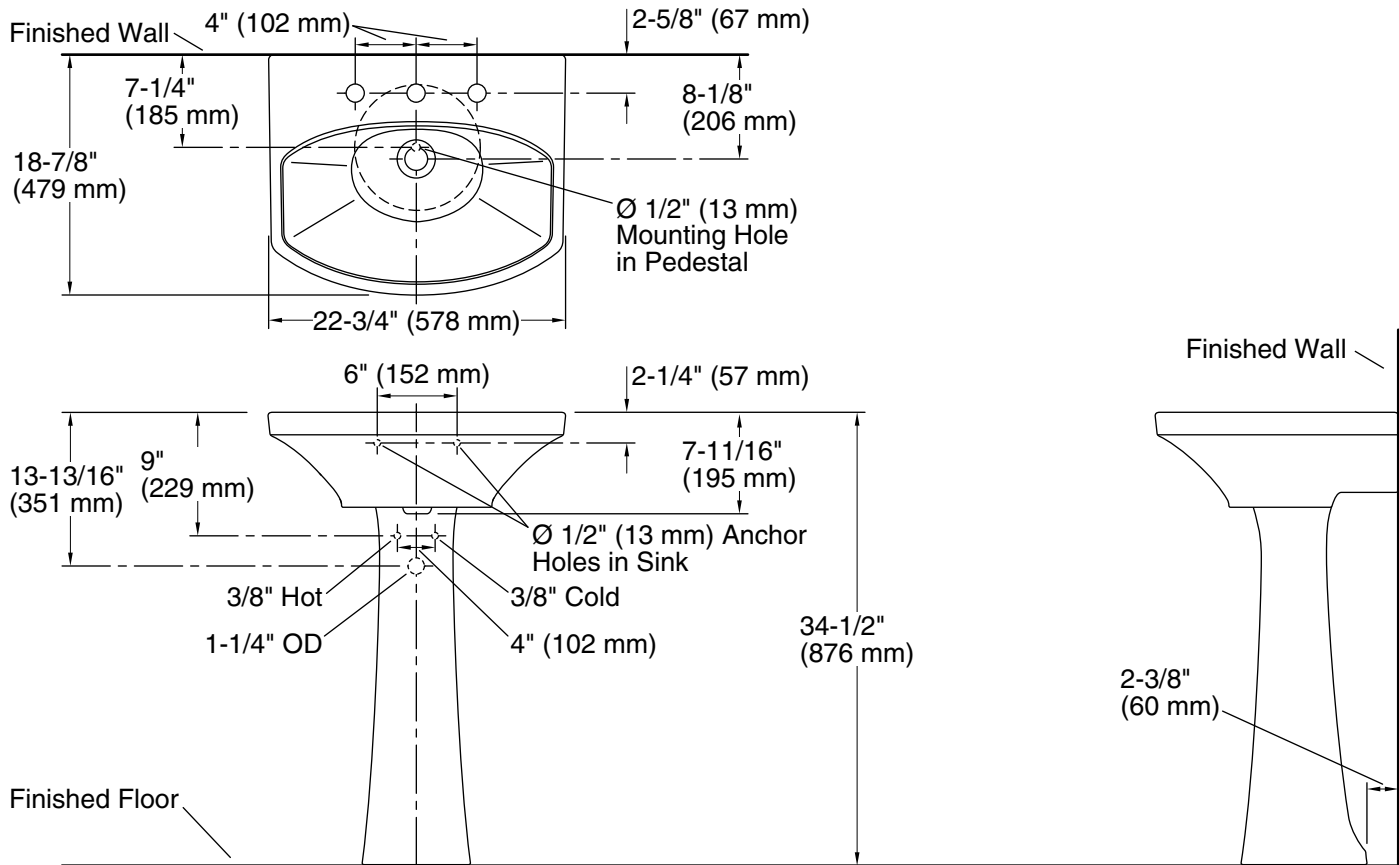

Features

- 8" (203 mm) centerset faucet holes.
- Overflow drain.
- Combination consists of the K-2363-8 basin and the K-2364 pedestal.
- Coordinates with other products in the Cimarron collection.

Material

Color tiles intended for reference only.

Color	Code	Description
	0	White
	96	Biscuit
	47	Almond
	NY	Dune
	95	Ice™ Grey
	G9	Sandbar
	7	Black Black™

Technical Information

All product dimensions are nominal.

Bowl configuration:	Single
Installation:	Pedestal
Bowl area (Only):	Length: 21" (533 mm) Width: 12-3/4" (324 mm) Water depth: 3-5/8" (92 mm)
Number of deck holes:	3
Faucet hole spacing:	8" (203 mm)
Faucet hole(s):	1-3/8" (35 mm)
Drain hole:	1-3/4" (44 mm)