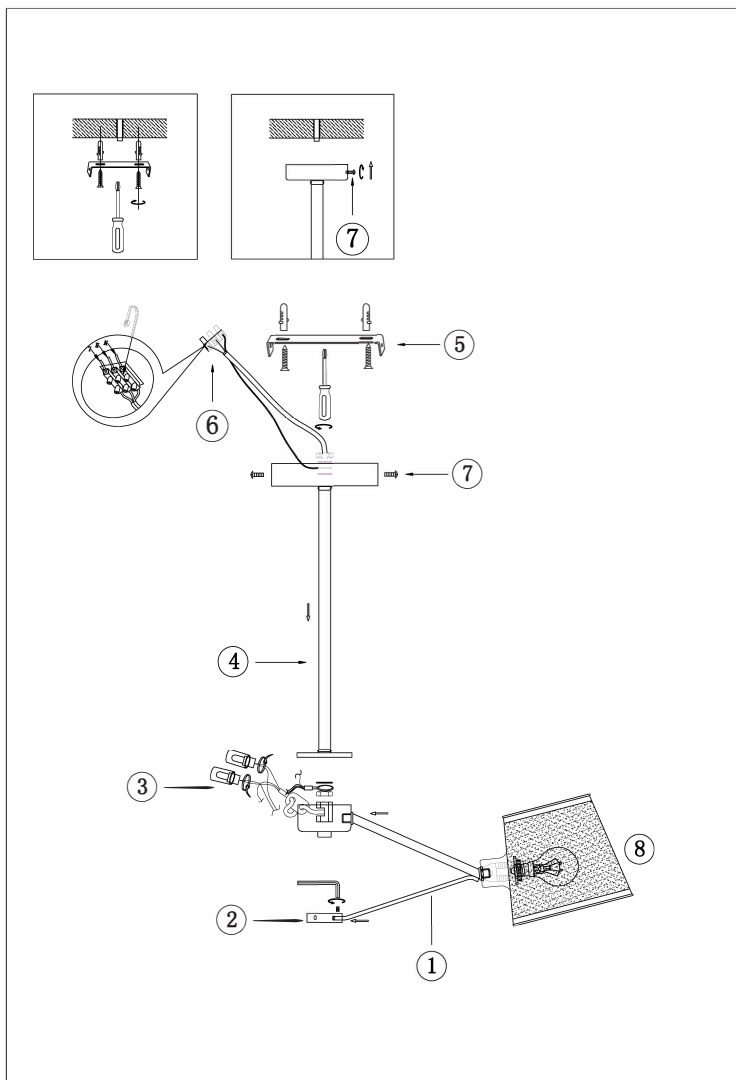

Instruction

FR5108PL-03CH

3 x E14 (40W)

Model: FR5108PL-03CH
Collection: Modern

Ceiling Lamps