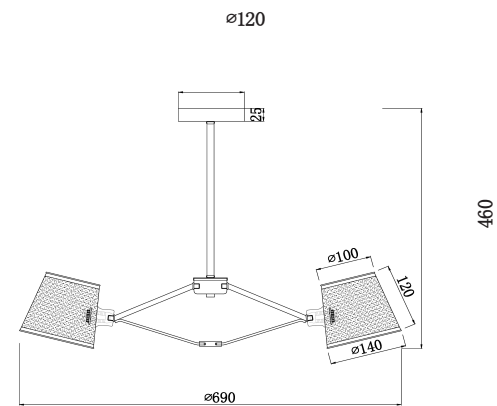

Instruction

FR5108PL-03CH

3 x E14 (40W)

Model: FR5108PL-03CH
Collection: Modern

Ceiling Lamps