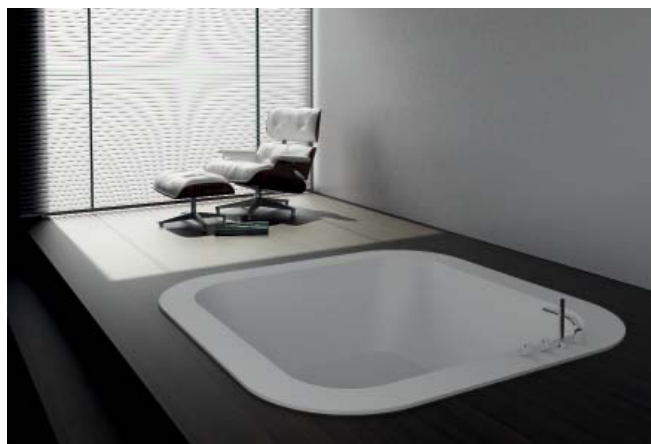

170x170

FREE DESIGN
(160-178)x(160-178)

Material

- Scene®. A solid, homogeneous material with a renewable surface

Surface finish

- Smooth texture
- Matt finish

Colour

WHITE

Standard

- Click-clack system waste valve Ø52 mm, Chrome

Optional

- Integrated slot overflow
- Equipment:
  - Cromotherapy
  - Air System
  - Cromotherapy + Air System
- Bathtub prepared for faucetry
- C1 and C11 Headrests in white or graphite

Installation

- Requires space beneath Bathtub to house valve (see pre-installation)
- Versions supplied with Hydromassage require underlying space to house electrical installation (see pre-installation)
- Versions with faucetry require necessary space for plumbing connection (see pre-installation)
- Built-in Hydromassage versions must have an access panel for both system ventilation and access to components that require maintenance

Features

- Suitable for private or public use
- Interior use
- Highly resistant to moisture
- Highly resistant to chemical agents
- Very hard surface, resistant to impact, abrasion and scratching

Norm compliant

- EN14516:2017 Baths for domestic purposes
- EN 12764:2016 Sanitary appliances. Specification for whirlpool baths

Information available

- General catalogue
- Pre-installation specifications
- Installation, use and maintenance manual
- CE Mark
- Declaration of performance
- Scene® characteristics sheet
- CAD, 2D and 3D Files

Presentation

- The bathtubs are supplied in a palletized crate