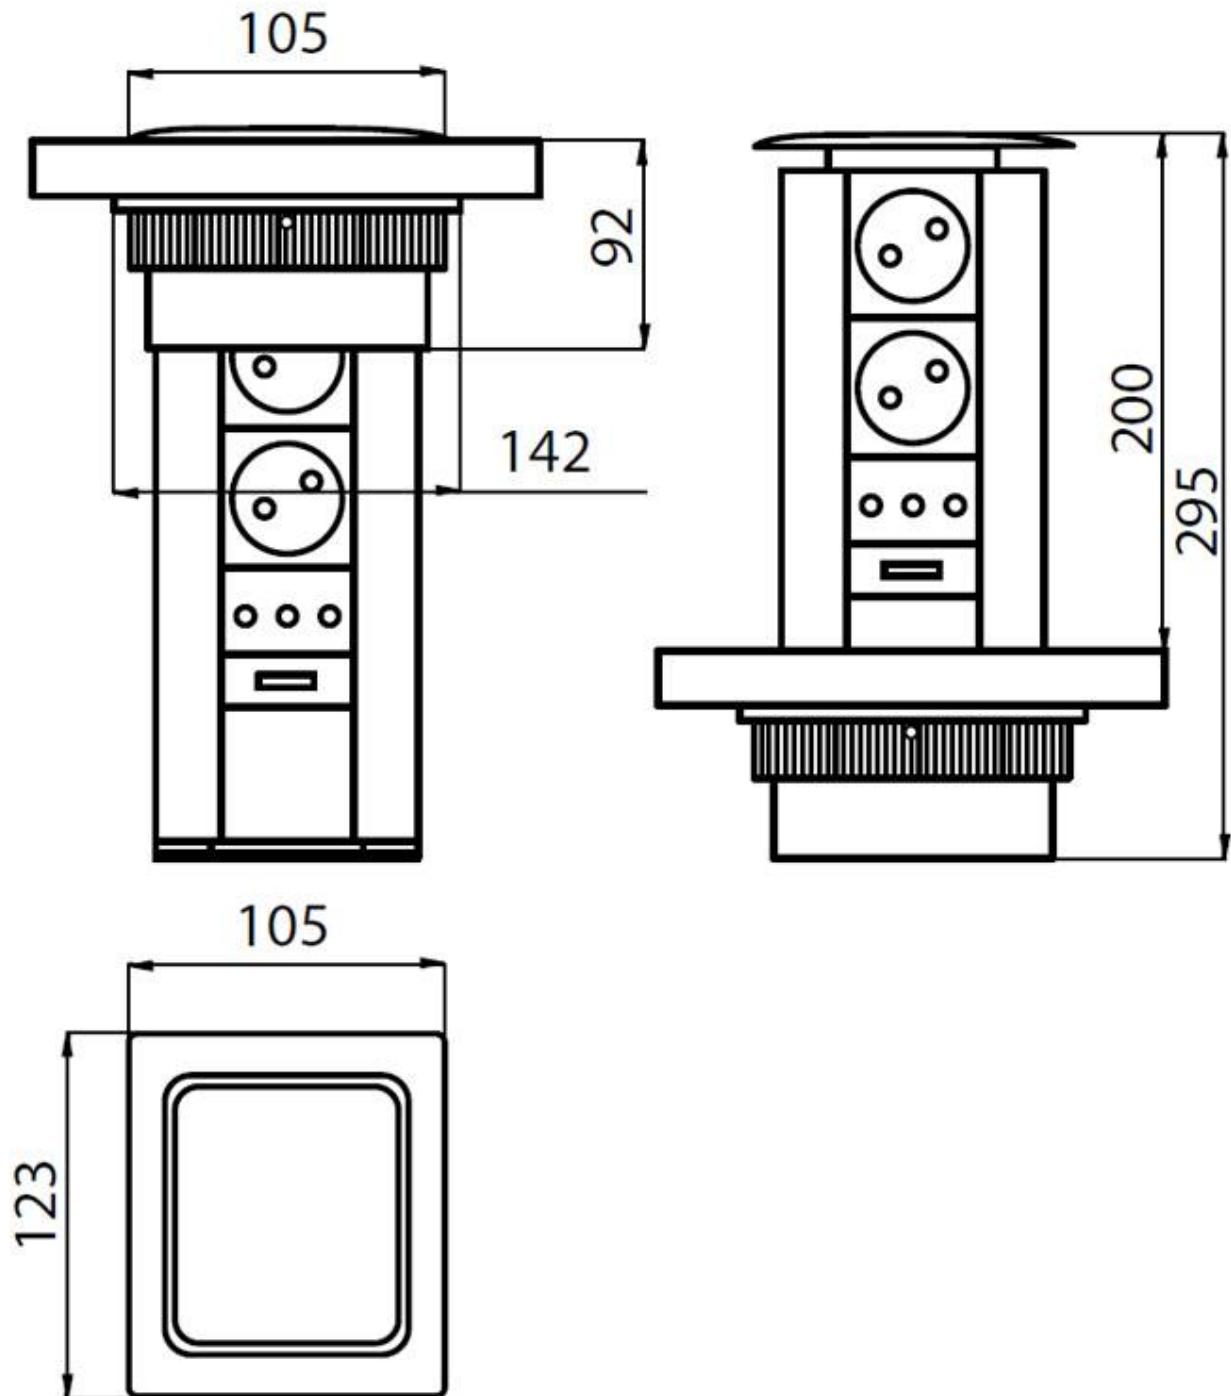

Totem Q-inox 8000 016

Built-in socket

Code: 8000 016

Torretta portaprese estraibile -2 prese Schuko -1 presa ITA 3 poli 10A-16A -1 presa USB per ricarica Con tappo inox satinato Cavo alimentazione in dotazione

DETAILS

Built-in hole 96x108 mm, R max 5 mm

Notes: It's advisable to keep a distance of 40 cm from sinks or cooking hobs (protection index IP20)

Max worktop thickness 50mm

TECHNICAL DATA

GALLERY