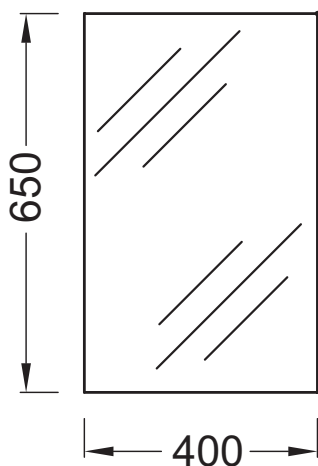

EB1044

Collection: NO COLLECTION

Finish*:

NF - Neutral

Main features:

Features

- DIMENSIONS: 40 x 3 x 65 cm
- MATERIAL: Glass
- Not compatible with LED spotlight
- WEIGHT: 6 kg
- INSTALLATION TYPE: Wall-mount

Optional products

- EB1224: "Aube" LED spotlight
- EB1237: "Eclat" LED spotlight

Technical drawing

Product Specification: Mirror 40 cm. EB1044. Collection: NO COLLECTION. DIMENSIONS: 40 x 3 x 65 cm. WEIGHT: 6 kg. MATERIAL: Glass. INSTALLATION TYPE: Wall-mount. Not compatible with LED spotlight.