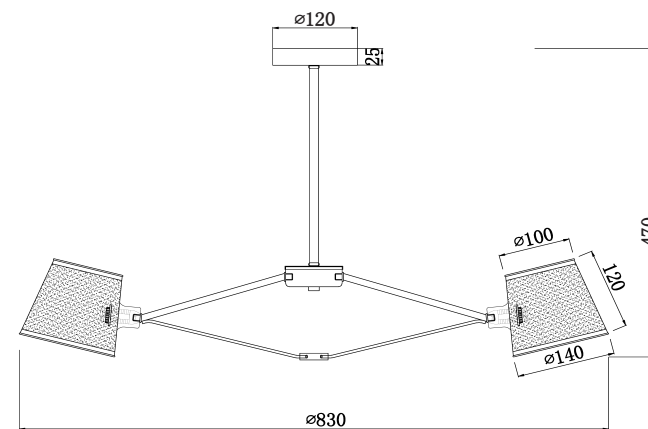

Instruction

FR5108PL-08CH

8 x E14 (40W)

Model: FR5108PL-08CH
Collection: Modern

Ceiling Lamps