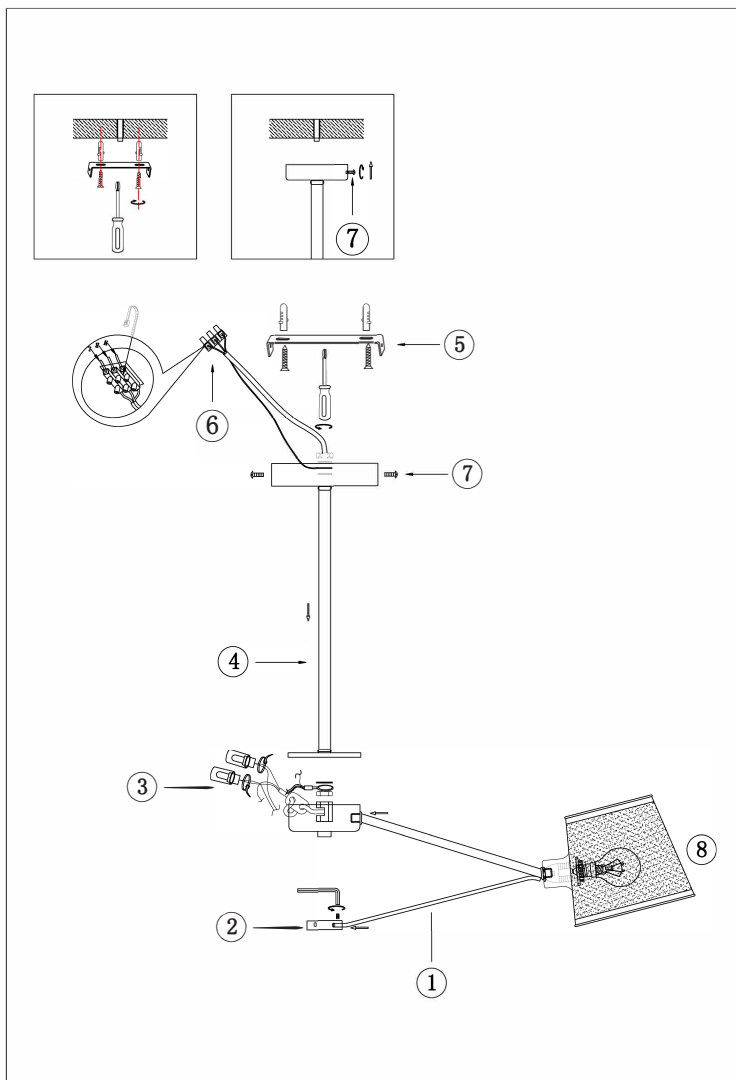

Instruction

FR5108PL-08CH

8 x E14 (40W)

Model: FR5108PL-08CH
Collection: Modern

Ceiling Lamps