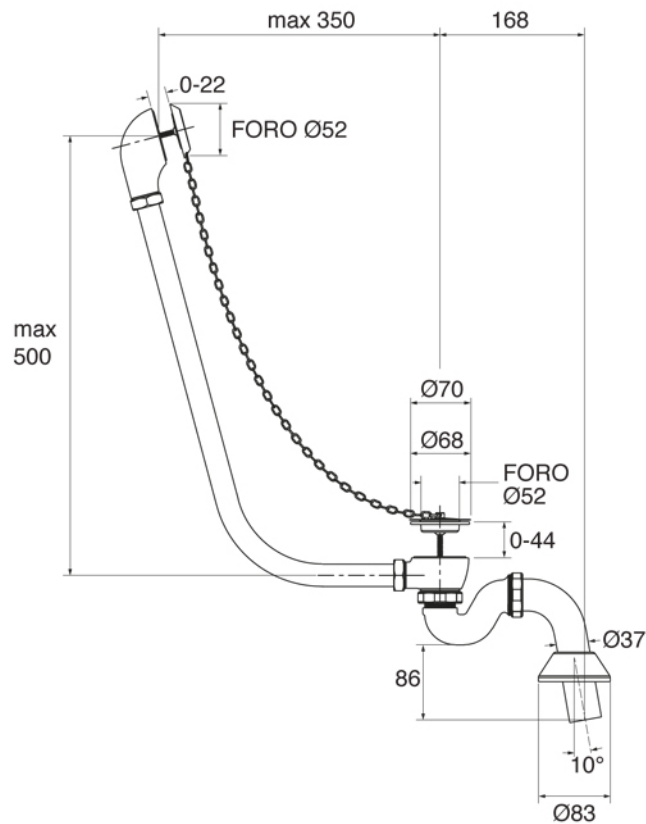

CAST IRON BATHTUB Collection	
Code	Description
9142	<p>Cast iron bathtub 1780x800 Silver leaf decoration (Kg. 154 - Lt. 240)</p> <p>Without tap holes</p> <p>Complete with Silver leaf feet</p>

Verona - Italy
 tel. +39 045 8006917
 fax. +39 045 8020111
 gentry-home.com

CAST IRON BATHTUB Collection	
Code	Description
0190-C 0191-I/N/O/OR 0191-B/ND/R	<p>Exposed bath waste with drain stopper chain and overflow with exposed pipes for floor connector and siphon</p> <p>Chrome Incalux, Nickel, Dark Gold, Rose Gold Bronze, Dark Nickel, Copper</p>