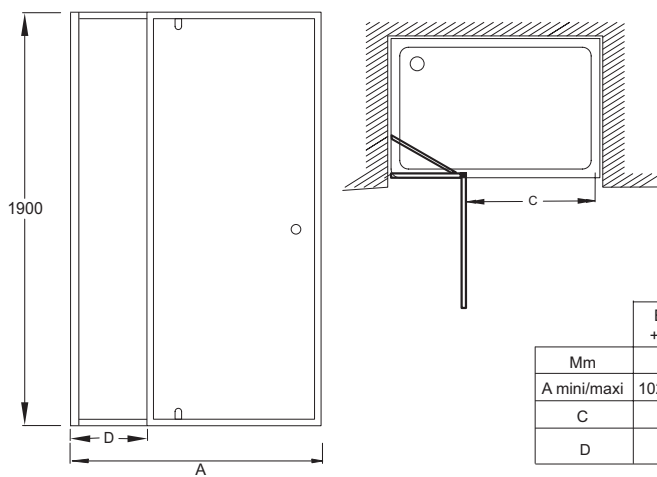

E14P70

Collection: SERENITY

Finish*:

GA - Profils
chromés

Main features:

Features

- DIMENSIONS: 190 x 70 cm
- MATERIAL: Glass with aluminium frame
- NORMS AND REGULATION: EN 14428
- OPENING: 46
- GLASS THICKNESS IN MM: 6
- WEIGHT: 22.3 kg
- INSTALLATION TYPE: Alcove or corner
- MIN/MAX WIDTH: 64,5 - 69,5
- INSTALLATION: Réversible
- PANEL HEIGHT IN CM: 190

Optional products

- E9A1323: Extension profile
- E14025: Chrome extension profile

Product Specification: Pivot door 70 cm - Chrome. E14P70. Collection: SERENITY. DIMENSIONS: 190 x 70 cm. WEIGHT: 22.3 kg. MATERIAL: Glass with aluminium frame. INSTALLATION TYPE: Alcove or corner. NORMS AND REGULATION: EN 14428. MIN/MAX WIDTH: 64,5 - 69,5. OPENING: 46. INSTALLATION: Réversible. GLASS THICKNESS IN MM: 6. PANEL HEIGHT IN CM: 190.

	E14P70	E14P80	E14P90	E14P100
Mm	700	800	900	1000
A mini/maxi	645 / 695	745 / 795	845 / 895	945 / 995
C	460	560	660	690

	E14P70	E14P80	E14P90	E14P100
Mm	700	800	900	1000
A mini/maxi	661 / 686	761 / 786	861 / 886	961 / 986
C	460	560	660	690

	E14P70 +E14L40	E14P80 +E14L40	E14P90 +E14L40	E14P100 +E14L40
Mm	1100	1200	1300	1400
A mini/maxi	1021 / 1046	1121 / 1146	1221 / 1246	1321 / 1346
C	460	560	660	690
D	400	400	400	400

Product Specification: Pivot door 70 cm - Chrome. E14P70. Collection: SERENITY. DIMENSIONS: 190 x 70 cm. WEIGHT: 22.3 kg. MATERIAL: Glass with aluminium frame. INSTALLATION TYPE: Alcove or corner. NORMS AND REGULATION: EN 14428. MIN/MAX WIDTH: 64,5 - 69,5. OPENING: 46. INSTALLATION: Réversible. GLASS THICKNESS IN MM: 6. PANEL HEIGHT IN CM: 190.