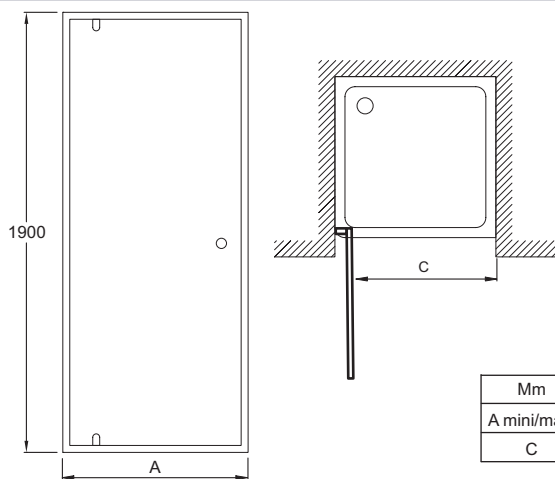

E14P70

Collection: SERENITY

Finish*:

GA - Profils
chromés

Main features:

Features

- DIMENSIONS: 190 x 70 cm
- MATERIAL: Glass with aluminium frame
- NORMS AND REGULATION: EN 14428
- OPENING: 46
- GLASS THICKNESS IN MM: 6
- WEIGHT: 22.3 kg
- INSTALLATION TYPE: Alcove or corner
- MIN/MAX WIDTH: 64,5 - 69,5
- INSTALLATION: Réversible
- PANEL HEIGHT IN CM: 190

Optional products

- E9A1323: Extension profile
- E14025: Chrome extension profile

Product Specification: Pivot door 70 cm - Chrome. E14P70. Collection: SERENITY. DIMENSIONS: 190 x 70 cm. WEIGHT: 22.3 kg. MATERIAL: Glass with aluminium frame. INSTALLATION TYPE: Alcove or corner. NORMS AND REGULATION: EN 14428. MIN/MAX WIDTH: 64,5 - 69,5. OPENING: 46. INSTALLATION: Réversible. GLASS THICKNESS IN MM: 6. PANEL HEIGHT IN CM: 190.

	E14P70 +E14L40	E14P80 +E14L40	E14P90 +E14L40	E14P100 +E14L40
Mm	1100	1200	1300	1400
A mini/maxi	1021 / 1046	1121 / 1146	1221 / 1246	1321 / 1346
C	460	560	660	690
D	400	400	400	400

Product Specification: Pivot door 70 cm - Chrome. E14P70. Collection: SERENITY. DIMENSIONS: 190 x 70 cm. WEIGHT: 22.3 kg. MATERIAL: Glass with aluminium frame. INSTALLATION TYPE: Alcove or corner. NORMS AND REGULATION: EN 14428. MIN/MAX WIDTH: 64,5 - 69,5. OPENING: 46. INSTALLATION: Réversible. GLASS THICKNESS IN MM: 6. PANEL HEIGHT IN CM: 190.