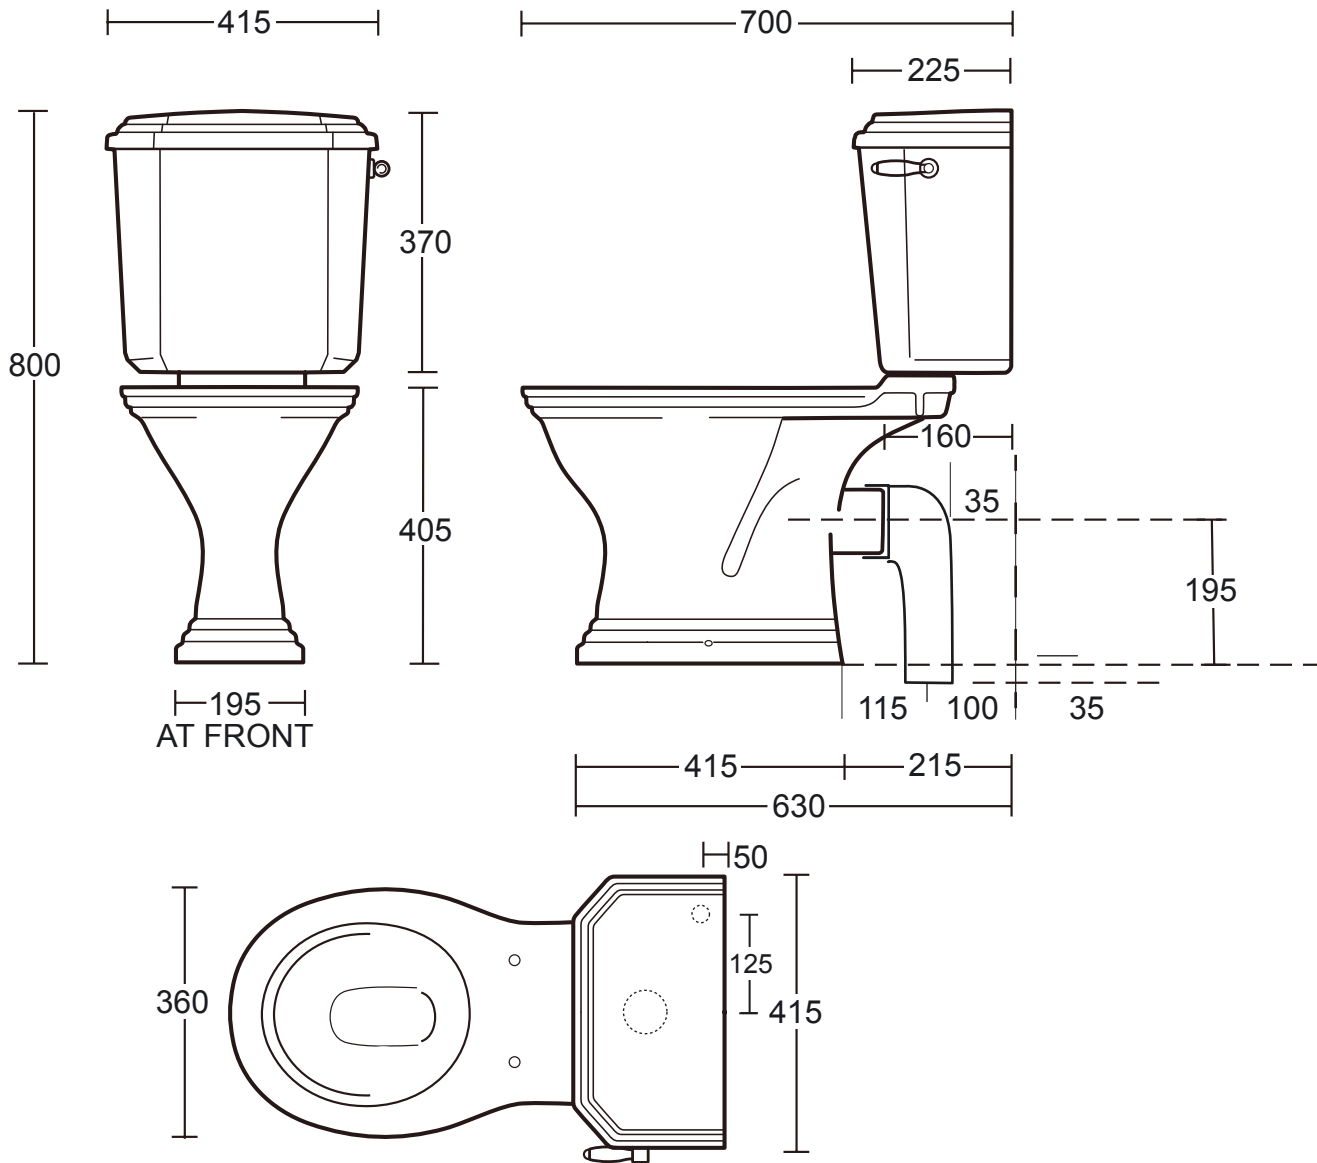

Ceramic Collection	
Astoria Deco	Round bowl pan & close coupled cistern with 90 Degree Bend

Cistern attached to pan with bolt through fixings (supplied)

We recommend that all products are purchased with the assistance of a specialist bathroom retailer and always installed by an experienced installer who is a member of a recognized association. All sizes quoted are nominal: items may vary by plus minus 2% against the figures quoted. When planning installations where dimensions are critical, it is essential that the space allowed for individual items is physically checked. Imperial Bathrooms cannot be held liable for any costs associated with item not fitting in any given area. The contents of this statement are based on information correct at the time of publication. We reserve the right to make alterations and changes in product characteristics, fixing, packaging, operation etc. at any time without notice.