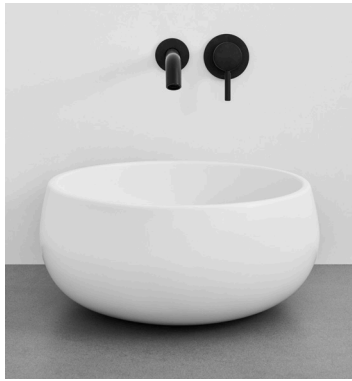

Le Bacinelle - art. BATO

bacinella da appoggio Tino
Tino on-top washbasin

cielo

PESO NETTO/NET WEIGHT: 10,30 Kg

PCS PALLET: 26

PCS PALLET CONTAINER: 52

ACCESSORI/ACCESSORIES:

PIL01 - Piletta universale click-clack CROMO con coperchio in ceramica / Universal click-clack drain in CHROME with ceramic lid

PIL01NM - Piletta universale click-clack NERO MATT con coperchio in ceramica / Universal click-clack drain in MATT BLACK with ceramic lid

PIL01BR - Piletta universale click-clack BRONZO con coperchio in ceramica / Universal click-clack drain in BRONZE with ceramic lid

PIL01CM - Piletta universale click-clack CEMENTO con coperchio in ceramica / Universal click-clack drain in CEMENTO with ceramic lid

SISP - Sifone CROMO / CHROME siphon

SIFN - Sifone NERO MATT / MATT BLACK siphon