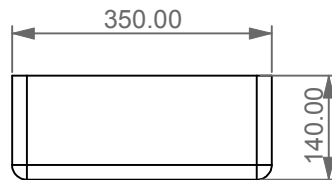

Mensola in ceramica cm 36
Ceramic Shelf cm 36

FRONT

LEFT

TOP

<p>Designation</p> <p>Mensola in ceramica cm 36 Ceramic Shelf cm 36</p>	<p>GSGI CERAMIC DESIGN</p>
<p>Scale</p> <p>1:10</p>	<p>This drawing including the respectedata may neither be duplicated nor modified nor altered without the consent of GSG Ceramic Design. The use of the data/technical drawings take place at users own risk and under exclusion of any liability of GSG Ceramic Design. The dimensions are not binding; products are subject to changes. Measurement shown may be subjected to small variations or are indicative.</p>
<p>cod. ME3600</p>	