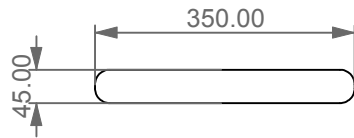

Mensola in ceramica cm 36
Ceramic Shelf cm 36

FRONT

LEFT

TOP

<p>Designation</p> <p>Mensola in ceramica cm 36 Ceramic Shelf cm 36</p>	<p>GSGI CERAMIC DESIGN</p>
<p>Scale</p> <p>1:10</p>	<p>This drawing including the respectedata may neither be duplicated nor modified nor altered without the consent of GSG Ceramic Design. The use of the data/technical drawings take place at users own risk and under exclusion of any liability of GSG Ceramic Design. The dimensions are not binding; products are subject to changes. Measurement shown may be subjected to small variations or are indicative.</p>
<p>cod. ME3600</p>	