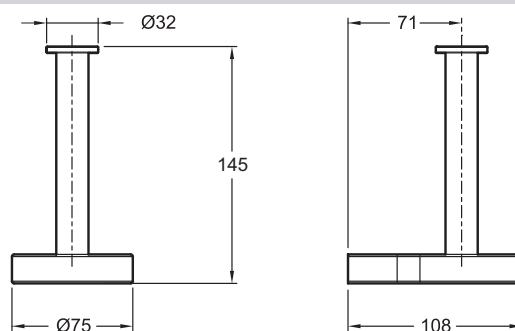

15217D

Collection: SINGULIER

Finish*:

CP - Chrome

Features

- DIMENSIONS: 7.50 x 7.50 cm
- MATERIAL: 54
- The Singulier all-chrome Collection offers complete fittings for a consistently esthetic bathroom.
- WEIGHT: 1 kg
- INSTALLATION TYPE: Wall-mount

Installation benefits

- Wall installation

Technical drawing

Product Specification: Vertical toilet roll holder. 15217D. Collection: SINGULIER. DIMENSIONS: 7.50 x 7.50 cm. WEIGHT: 1 kg. MATERIAL: 54. INSTALLATION TYPE: Wall-mount. The Singulier all-chrome Collection offers complete fittings for a consistently esthetic bathroom..