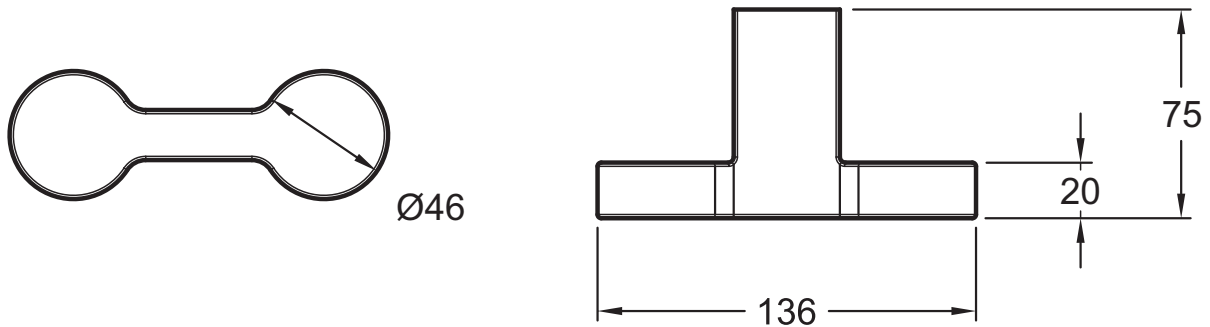

15218D

Collection: SINGULIER

Finish*:

CP - Chrome

Features

- DIMENSIONS: 13.60 x 7.50 cm
- MATERIAL: 54
- The Singulier all-chrome Collection offers complete fittings for a consistently esthetic bathroom.
- WEIGHT: 1 kg
- INSTALLATION TYPE: Wall-mount

Technical drawing

Product Specification: Double robe hook. 15218D. Collection: SINGULIER. DIMENSIONS: 13.60 x 7.50 cm. WEIGHT: 1 kg. MATERIAL: 54. INSTALLATION TYPE: Wall-mount. The Singulier all-chrome Collection offers complete fittings for a consistently esthetic bathroom..