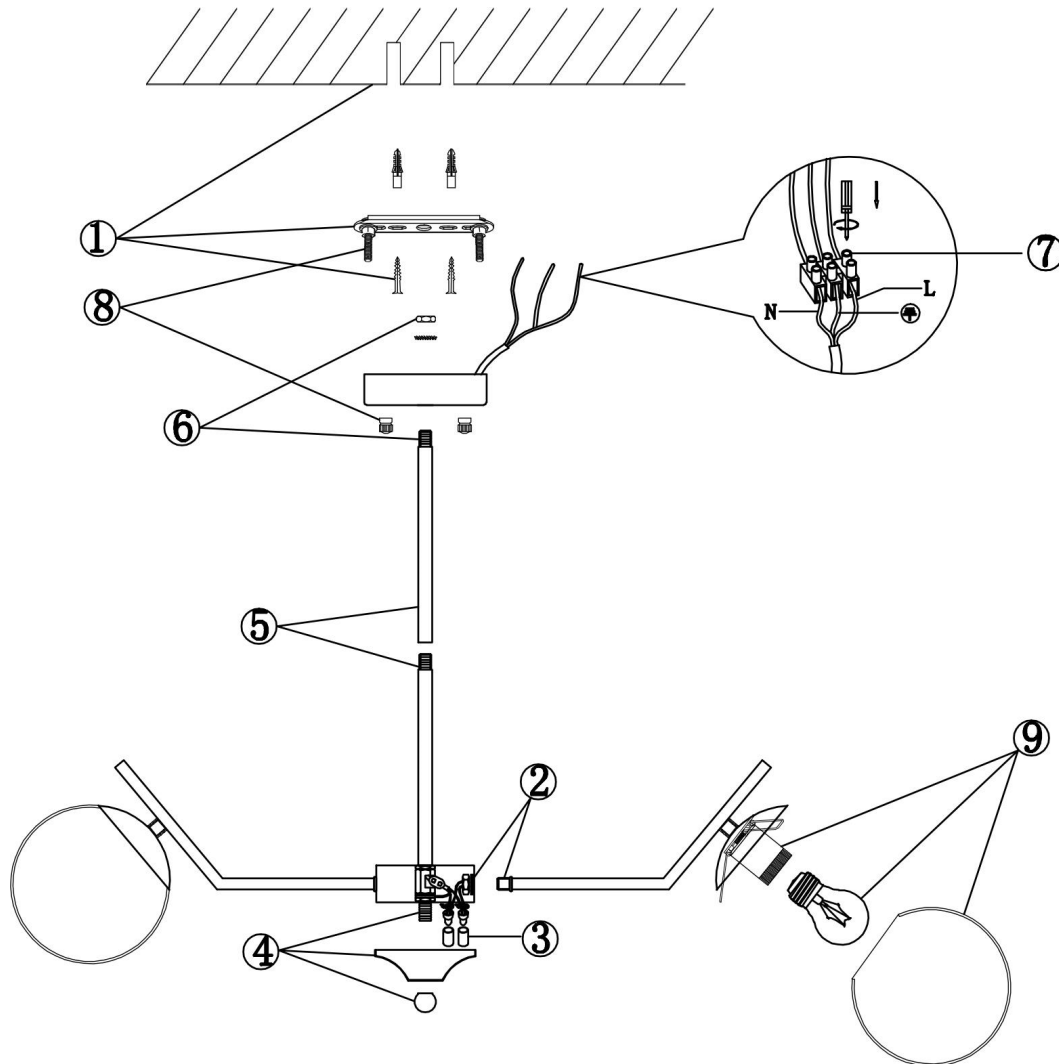

# Instruction

FR5173PL-06BS

6xE27 60W

Model: FR5173PL-06BS

Collection: Modern

Pendant Lamps