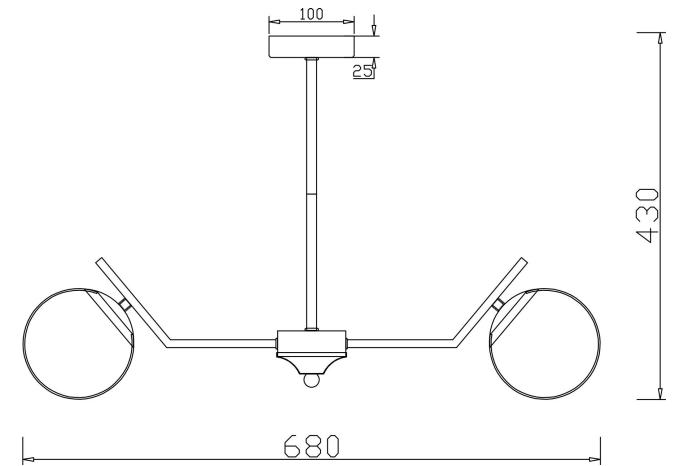

# Instruction

FR5173PL-06BS

6xE27 60W

Model: FR5173PL-06BS

Collection: Modern

Pendant Lamps