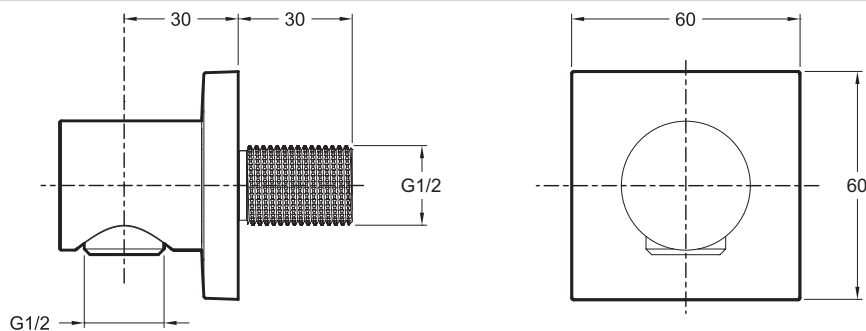

E8467

Collection: MODULO

Finish*:

CP - Chrome

Features

- DIMENSIONS: 13.50 x 9 x 6.50 cm
- MATERIAL: Metal
- With non-return valve
- WEIGHT: 0.5 kg
- INSTALLATION TYPE: Wall-mount

Technical drawing

Product Specification: Wall elbow - Square plate. E8467. Collection: MODULO. DIMENSIONS: 13.50 x 9 x 6.50 cm. WEIGHT: 0.5 kg. MATERIAL: Metal. INSTALLATION TYPE: Wall-mount. With non-return valve.