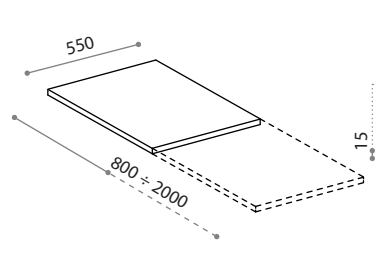

Article: Terra Lux
 Category: Shower tray
 Material: Teknoform®
 Hole Ø: 90 mm

Description: Shower trays made of Teknoform are distinguished by their flexibility of installation and dimensions.

FLESSIBILITÀ DI POSA GREATEST FLEXIBILITY ON INSTALLATION

filo pavimento - flush fitting installation

sopra pavimento - on floor installation

sopra pavimento
 con elemento speciale salva acqua
 on floor installation
 with special water save rail

Piatti doccia
 Shower trays

Rivestimenti
 Wall covering

Bordo salva acqua
 Water save rail

Su richiesta - On request

Sifone per piatti doccia a filo pavimento con foro scarico Ø90 mm.
 Drain for shower tray with Ø 90 mm drain hole. Suitable for shower trays flush with the flooring.