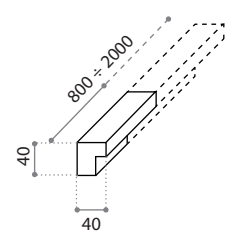

Article: Terra Lux
 Category: Shower tray
 Material: Teknoform®
 Hole Ø: 90 mm

Description: Shower trays made of Teknoform are distinguished by their flexibility of installation and dimensions.

FLESSIBILITÀ DI POSA GREATEST FLEXIBILITY ON INSTALLATION

filo pavimento - flush fitting installation

sopra pavimento - on floor installation

sopra pavimento
 con elemento speciale salva acqua
 on floor installation
 with special water save rail

Piatti doccia
 Shower trays

Rivestimenti
 Wall covering

Bordo salva acqua
 Water save rail

Su richiesta - On request

Sifone per piatti doccia a filo pavimento con foro scarico Ø90 mm.
 Drain for shower tray with Ø 90 mm drain hole. Suitable for shower trays flush with the flooring.