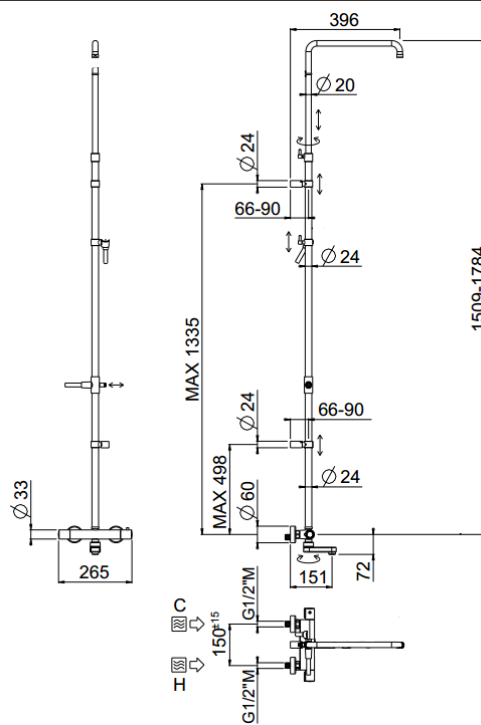

## TECHNICAL INFORMATION

Bridge telescopic shower column including exposed mixer with brass handles, diverter and swinging spout, turning bar with 2 adjustable mountings. Without shower and hand shower. Smooth double anti-torsion PVC flexible hose, cm 150. CHROME

**Flow rate:**  
x rubinetto

## PICTURE

## TECHNICAL DRAWING