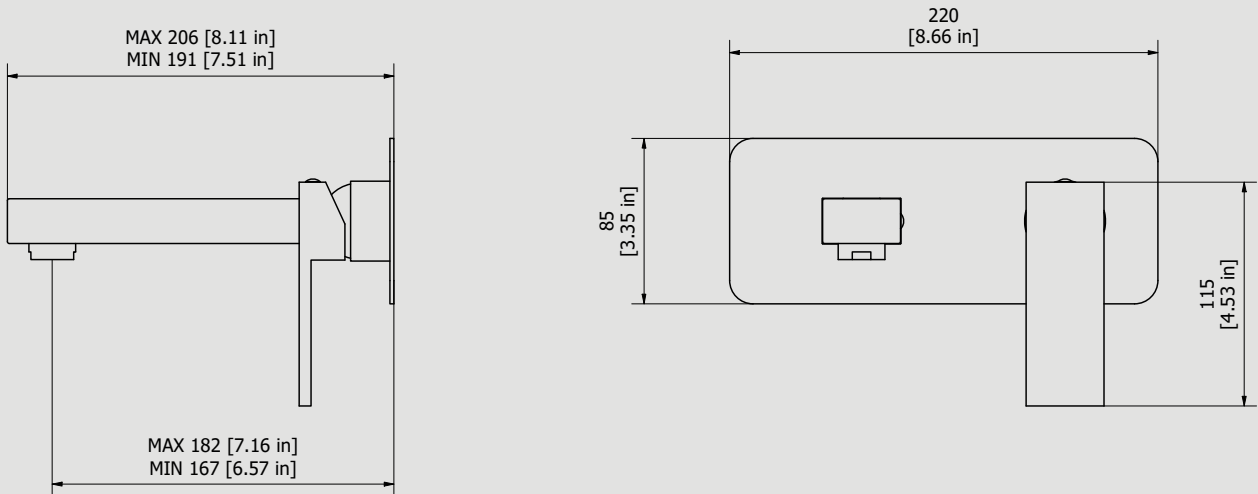

### RU206

Description

**Wal monted washbasin mixer complete with drain**

**Built-in body to be purchased separately INC206**

Box Dimensions

265x260x70 mm

Weight

1.7 kg

Dimensions

Cartridge

**Ø35 ceramic cartridge**

Threaded fitting

Aerator

**M24x1**

Flow Rate (+/-10%)

<b>1 BAR</b> 8.8 l/min	<b>2 BAR</b> 12.3 l/min	<b>3 BAR</b> 15.2 l/min
---------------------------	----------------------------	----------------------------