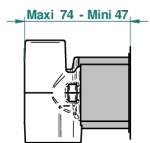

50938

22/10/2018

ХАРАКТЕРИСТИКИ

- Metropolis
- Trim only for wall mixer with complete handshower on hook

ТЕХНИЧЕСКИЕ ХАРАКТЕРИСТИКИ

- Recommandé : 3 bars (max. 5 bars) - Advised : 43,5 psi (max. 72 psi)
- 9,5 l/min à 3 bars (2.5 gpm at 43.5 psi)

ДОСТУПНЫЕ ВАРИАНТЫ ПОКРЫТИЙ

Blush PVD - H62
Graphite PVD - H64
Matt Umber PVD - H67
Matt blush PVD - H60
Matt graphite PVD - H65
Umber PVD - H66

Аранья (чёрный никель) - D24
Золото - F01
Матовое золото - F07
Матовое светлое золото - F31
Матовый никель - C01
Матовый хром - C02

Никель - B01
Покрытие PVD бронза - F33
Покрытие PVD золотистый цвет - H52
Покрытие PVD латунь - H49
Покрытие PVD матовая бронза - F34
Покрытие PVD матовая латунь - H50

Покрытие PVD матовый золотистый - H53
Покрытие PVD матовый никель - H56
Покрытие PVD никель - H55
Розовое золото - F27
Сатинированное золото - F03
Сатинированное светлое золото - F32

Сатинированный хром - C03
Светлое золото - F30
Серебро с родием - F18
Состаренный никель - H28
Хром - A02
Хром/золото - G02