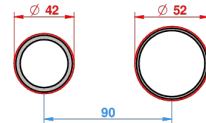

50938

22/10/2018

ХАРАКТЕРИСТИКИ

- Metropolis
- Trim only for wall mixer with complete handshower on hook

ТЕХНИЧЕСКИЕ ХАРАКТЕРИСТИКИ

- Recommandé : 3 bars (max. 5 bars) - Advised : 43,5 psi (max. 72 psi)
- 9,5 l/min à 3 bars (2.5 gpm at 43.5 psi)

ДОСТУПНЫЕ ВАРИАНТЫ ПОКРЫТИЙ

Blush PVD - H62
Graphite PVD - H64
Matt Umber PVD - H67
Matt blush PVD - H60
Matt graphite PVD - H65
Umber PVD - H66

Аранья (чёрный никель) - D24
Золото - F01
Матовое золото - F07
Матовое светлое золото - F31
Матовый никель - C01
Матовый хром - C02

Никель - B01
Покрытие PVD бронза - F33
Покрытие PVD золотистый цвет - H52
Покрытие PVD латунь - H49
Покрытие PVD матовая бронза - F34
Покрытие PVD матовая латунь - H50

Покрытие PVD матовый золотистый - H53
Покрытие PVD матовый никель - H56
Покрытие PVD никель - H55
Розовое золото - F27
Сатинированное золото - F03
Сатинированное светлое золото - F32

Сатинированный хром - C03
Светлое золото - F30
Серебро с родием - F18
Состаренный никель - H28
Хром - A02
Хром/золото - G02