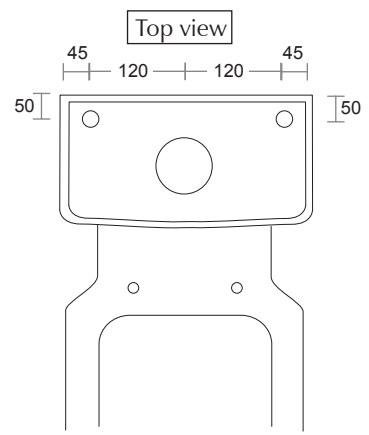

Ceramic Collection

Radcliffe	Low level WC Pan
-----------	------------------

90° 1/2" Socket
1/2 Male Compression

Elbow

We recommend that all products are purchased with the assistance of a specialist bathroom retailer and always installed by an experienced installer who is a member of a recognized association. All sizes quoted are nominal: items may vary by plus or minus 2% against the figures quoted. When planning installations where dimensions are critical, it is essential that the space allowed for individual items is physically checked. Imperial Bathrooms can not be held liable for any costs associated with items not fitting in any given area. The contents of this statement are based on information correct at the time of publication. We reserve the right to make alterations and changes in product characteristics, fixing, packaging, operation etc at any time without notice.