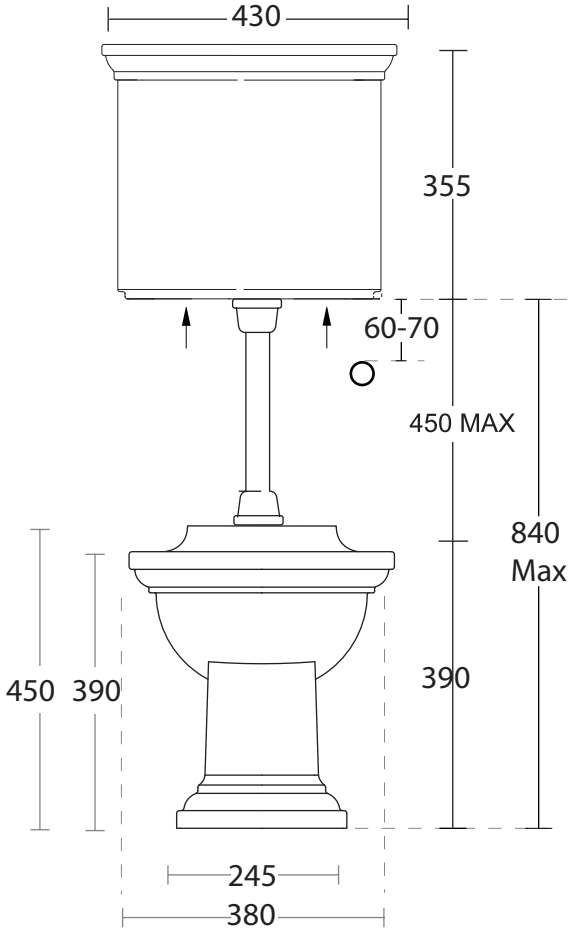

Ceramic Collection

Radcliffe	Low level WC Pan
-----------	------------------

90° 1/2" Socket
1/2 Male Compression

Elbow

We recommend that all products are purchased with the assistance of a specialist bathroom retailer and always installed by an experienced installer who is a member of a recognized association. All sizes quoted are nominal: items may vary by plus or minus 2% against the figures quoted. When planning installations where dimensions are critical, it is essential that the space allowed for individual items is physically checked. Imperial Bathrooms can not be held liable for any costs associated with items not fitting in any given area. The contents of this statement are based on information correct at the time of publication. We reserve the right to make alterations and changes in product characteristics, fixing, packaging, operation etc at any time without notice.