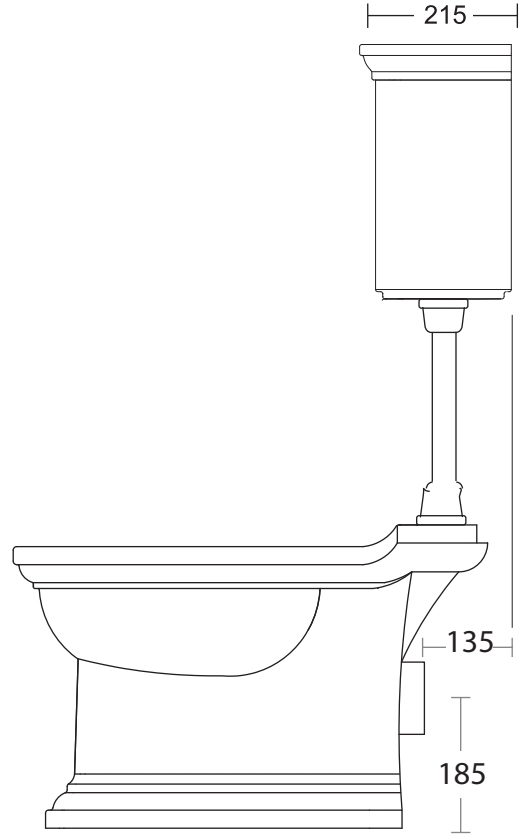

Ceramic Collection

Radcliffe	Low level WC Pan
-----------	------------------

90° 1/2" Socket
1/2 Male Compression

Elbow

We recommend that all products are purchased with the assistance of a specialist bathroom retailer and always installed by an experienced installer who is a member of a recognized association. All sizes quoted are nominal: items may vary by plus or minus 2% against the figures quoted. When planning installations where dimensions are critical, it is essential that the space allowed for individual items is physically checked. Imperial Bathrooms can not be held liable for any costs associated with items not fitting in any given area. The contents of this statement are based on information correct at the time of publication. We reserve the right to make alterations and changes in product characteristics, fixing, packaging, operation etc at any time without notice.