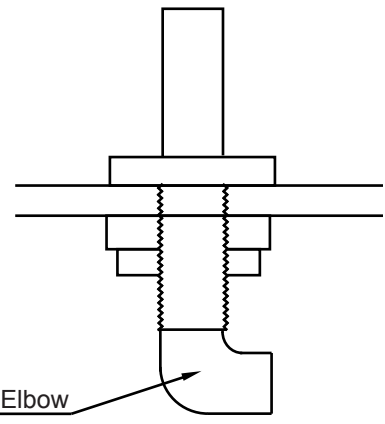

Ceramic Collection

Radcliffe	Low level WC Pan
-----------	------------------

90° 1/2" Socket
1/2 Male Compression

Elbow

We recommend that all products are purchased with the assistance of a specialist bathroom retailer and always installed by an experienced installer who is a member of a recognized association. All sizes quoted are nominal: items may vary by plus or minus 2% against the figures quoted. When planning installations where dimensions are critical, it is essential that the space allowed for individual items is physically checked. Imperial Bathrooms can not be held liable for any costs associated with items not fitting in any given area. The contents of this statement are based on information correct at the time of publication. We reserve the right to make alterations and changes in product characteristics, fixing, packaging, operation etc at any time without notice.