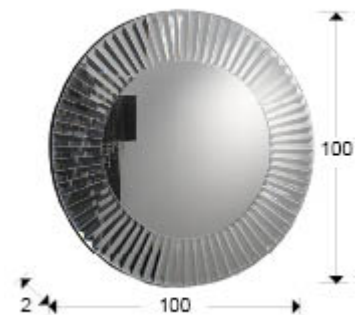

Zeus

29-E13

Glass mirrors

Recommended product

Round mirror with frame of bevelled mirror plates. Wood and MDF support, black finish. Central mirror plate bevelled.

GENERAL INFORMATION

Catalogue: M34 Mobiliario y Decoración
Page: 150
Type: Glass mirrors
Collection: Zeus

SIZES

Ø 100.0 x 2.0 cm
Weight: 16.6 Kg

SIZES WITH PACKAGING

Weight: 19.0 Kg
Volume: 0.1210m³
Sizes: ↔ 110.0 ↓ 110.0 ↗ 10.0 cm

ADDITIONAL INFORMATION

Material: Glass, MDF
Finish: Silver mirror, black lacquer
Size of the mirror plate: ↔ 65.0 ↓ 65.0 cm
Width of the frame: 17.5 cm