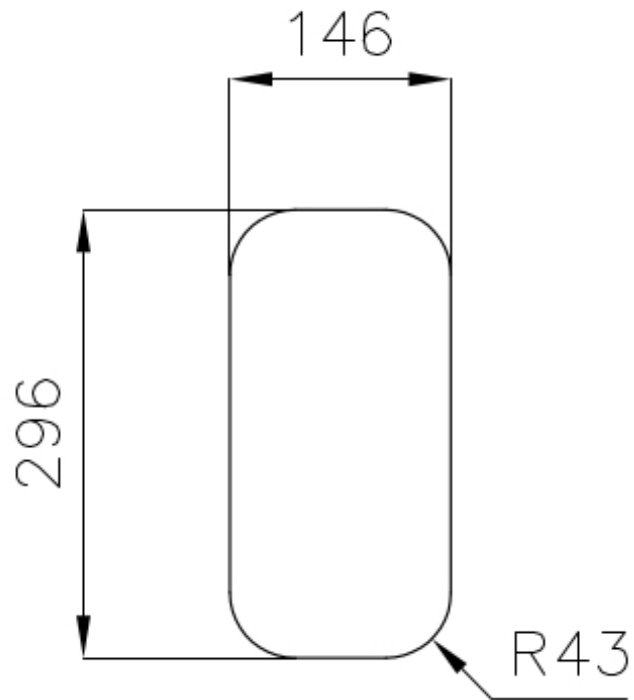

Sink Big Bowl 1300 068

Sinks

Code: 1300 068

DETAILS

Finish Foster brushed

Material AISI 304 stainless steel

Texture Foster brushed

Base 30 cm

Edge/Installation Type Undermount

Dimensions 170x320 mm

Standard fittings Fixing hooks, gasket, drain, overflow and siphon, boxed packing

Mixer holes No standard holes

Built-in hole View technical data sheet (for all Flush-mount / Top-mount models and Under-mount models)

Drainer No

Width 17 cm

Bowl dimension 150x300mm

Number of bowls 1 bowl

Waste fitting 3,5" drain

FEATURES

Basket 3,5" waste fitting

The drain is equipped with a large 3.5" drain, with the practical basket cap that prevents the discharge of solid parts. The 3.5 "drain allows the use of the Foster waste-disposer, compatible with all models.

TECHNICAL DATA

Cut out size
Dimensioni per foratura top

RECOMMENDED PAIRINGS

Mixer Tap Delta 8441 000

Mixer Tap Luisa 8482 000

OPTIONAL AUTOMATIC WASTE FITTINGS

Automatic waste fitting 8407 000

Automatic waste fitting 8407 100