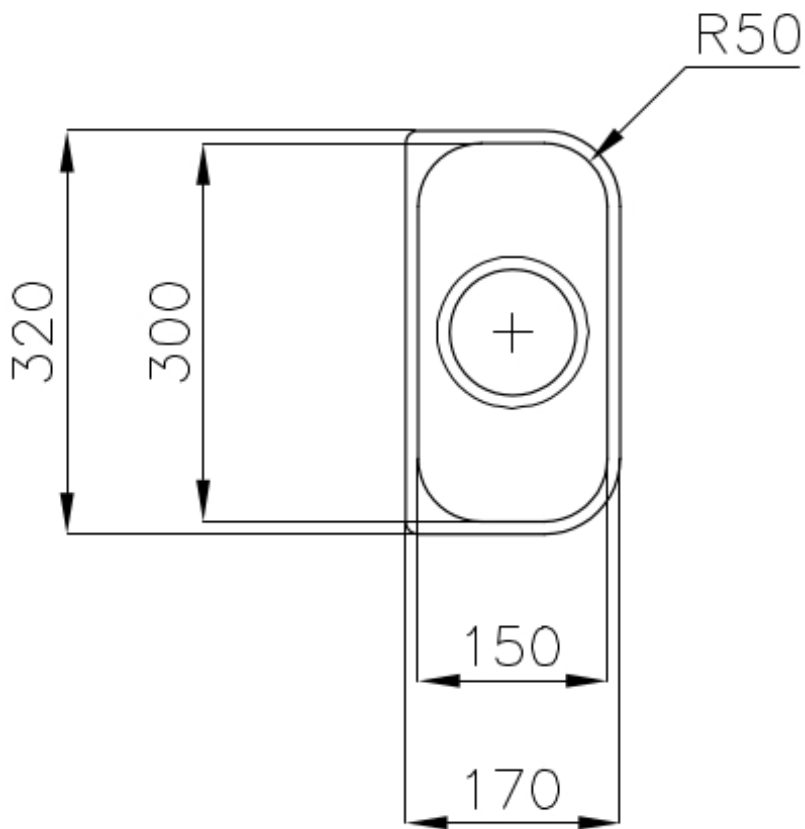

Edge/Installation Type Undermount

Dimensions 170x320 mm

Standard fittings Fixing hooks, gasket, drain, overflow and siphon, boxed packing

Mixer holes No standard holes

Built-in hole View technical data sheet (for all Flush-mount / Top-mount models and Under-mount models)

Drainer No

Width 17 cm

Bowl dimension 150x300mm

Number of bowls 1 bowl

Waste fitting 3,5" drain

FEATURES

Basket 3,5" waste fitting

The drain is equipped with a large 3.5" drain, with the practical basket cap that prevents the discharge of solid parts. The 3.5 "drain allows the use of the Foster waste-disposer, compatible with all models.

TECHNICAL DATA

Cut out size
Dimensioni per foratura top

RECOMMENDED PAIRINGS

Mixer Tap Delta 8441 000

Mixer Tap Luisa 8482 000

OPTIONAL AUTOMATIC WASTE FITTINGS

Automatic waste fitting 8407 000

Automatic waste fitting 8407 100