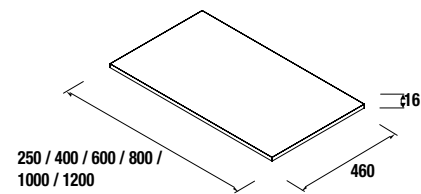

1605/R (800+x)		1605/L (x+800)		1605 double (800+800)		2005/C		2005 Double (1000+1000)	
cod.		cod.		cod.		cod.		cod.	
24334		24333		24338		24332		24339	

TOP THICKNESS 12, 16, 40 AND 50 MM
TOPS 250 TO 1200 AND CUSTOM-MADE