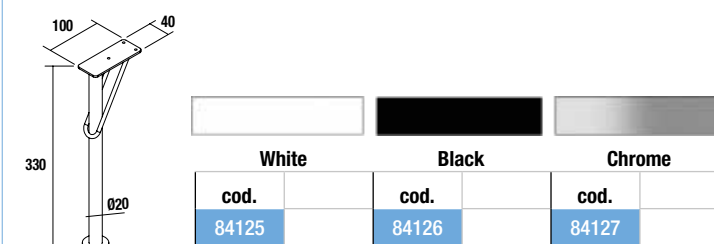

Set of 2 optional legs for wall hung unit, 3 finishes available, height 330 mm, to be used integral washbasin.

KLIM 2 legs set

Set of 2 optional aluminium legs for wall hung units, 3 finishes available, height 330 mm, to be used with integral washbasin.

DEVA 2 legs set

Set of 2 optional legs for wall hung units, 3 finishes available, height 330 mm, to be used with integral washbasin.

DANNA 2 legs set

Set of 2 optional wooden legs for wall hung units, 3 finishes available, height 330 mm, to be used with integral washbasin.