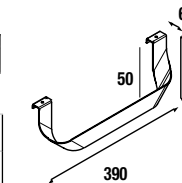

Set of 2 chrome plated feet height 330. 30 x 30 x 330 mm

	cod.	
	23899	

Side towel rack for vanity units

Single towel rail JAZZ

	White		Black		Gloss anodized	
	cod.		cod.		cod.	
	23027		27042		23024	

Double towel rail JAZZ