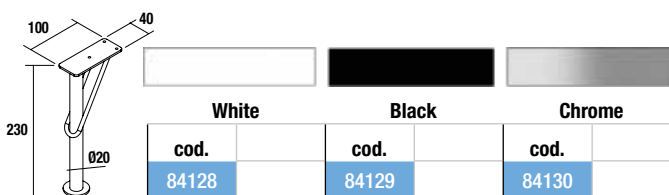

	White		Black		Gloss anodized	
	cod.		cod.		cod.	
	83817		83425		83819	

LEGS FOR VANITY UNITS

LEGS FOR WASH BOWLS / VENETO HEIGHT 230 mm

UNIQU 2 legs set

Set of 2 optional legs for wall hung unit, 3 finishes available, height 230 mm, to be used with wash bowl basin or Veneto.

KLIM 2 legs set

Set of 2 optional aluminium legs for wall hung unit, 3 finishes available, height 230 mm, to be used with wash bowl basin or Veneto.

DEVA 2 legs set

Set of 2 optional legs for wall hung unit, 3 finishes available, height 230 mm, to be used with wash bowl basin or Veneto.