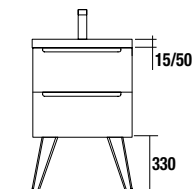

KLIM 2 legs set

Set of 2 optional aluminium legs for wall hung unit, 3 finishes available, height 230 mm, to be used with wash bowl basin or Veneto.

DEVA 2 legs set

Set of 2 optional legs for wall hung unit, 3 finishes available, height 230 mm, to be used with wash bowl basin or Veneto.

DANNA 2 legs set

Set of 2 optional wooden legs for wall hung unit, 3 finishes available, height 230 mm, to be used with wash bowl basin or Veneto.

LEGS FOR INTEGRAL WASHBASINS HEIGHT 330 mm

UNIQU 2 legs set