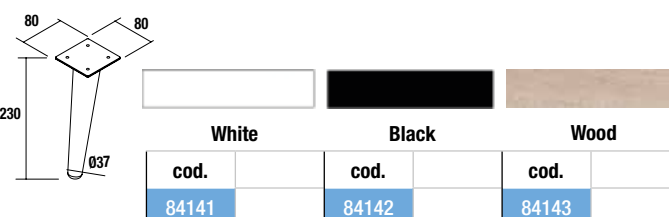

LEGS FOR VANITY UNITS

LEGS FOR WASH BOWLS / VENETO HEIGHT 230 mm

UNIQU 2 legs set

Set of 2 optional legs for wall hung unit, 3 finishes available, height 230 mm, to be used with wash bowl basin or Veneto.

KLIM 2 legs set

Set of 2 optional aluminium legs for wall hung unit, 3 finishes available, height 230 mm, to be used with wash bowl basin or Veneto.

DEVA 2 legs set

Set of 2 optional legs for wall hung unit, 3 finishes available, height 230 mm, to be used with wash bowl basin or Veneto.

DANNA 2 legs set

Set of 2 optional wooden legs for wall hung unit, 3 finishes available, height 230 mm, to be used with wash bowl basin or Veneto.

LEGS FOR INTEGRAL WASHBASINS HEIGHT 330 mm

UNIQU 2 legs set

Set of 2 optional legs for wall hung unit, 3 finishes available, height 330 mm, to be used integral washbasin.

KLIM 2 legs set

Set of 2 optional aluminium legs for wall hung units, 3 finishes available, height 330 mm, to be used with integral washbasin.

DEVA 2 legs set

Set of 2 optional legs for wall hung units, 3 finishes available, height 330 mm, to be used with integral washbasin.

DANNA 2 legs set

Set of 2 optional wooden legs for wall hung units, 3 finishes available, height 330 mm, to be used with integral washbasin.

COMBINATION WITH BASINS

Combination with Basins

Iberia (porcelain white)

610/C	710/C	810/C	910/C	1010/C
cod.	cod.	cod.	cod.	cod.
14711	16191	14712	19358	14713

855/R (600+255)	855/L (255+600)	1005/R (600+400)	1005/L (400+600)	1055/R (800+250)	1055/L (250+800)	1105/C (250+600+250)
cod.	cod.	cod.	cod.	cod.	cod.	cod.
21090	21091	20744	20743	21092	21093	20745

1210/R (800+400)	1210/L (400+800)	1210 Double (600+600)	1210 /C (250+700+250)
cod.	cod.	cod.	cod.
20747	20746	15459	23701