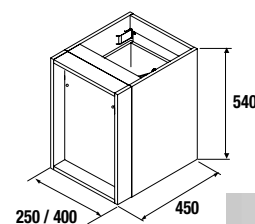

SERIE FUSSION CHROME
STORAGE UNIT WITH TOWEL RAIL 250/400
AND FLOOR STANDING STORAGE UNIT

WALL HUNG AND REMOVABLE STORAGE UNIT ALLIANCE

Wall hung storage unit with removable drawer, Carbon-TX finish, concealed extraction Plus runners and hole for hair dryer. Handle no included, 3 finishes available.
Can be combined with series:
Fussion Line / Fussion Chrome / Spiri / Monterrey

	Gloss white		Gloss grey		Gloss Taupe		Natural		Bay pine		Sbiancato		Alsacia	
	cod.		cod.		cod.		cod.		cod.		cod.		cod.	
250	26833		26834		26835		26836		26837		26838		26839	
400	26840		26841		26842		26843		26844		26845		26846