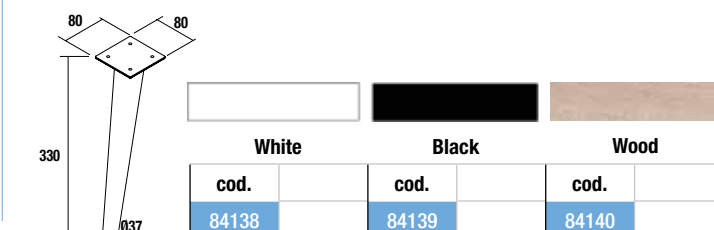

Set of 2 optional legs for wall hung unit, 3 finishes available, height 330 mm, to be used integral washbasin.

KLIM 2 legs set

Set of 2 optional aluminium legs for wall hung units, 3 finishes available, height 330 mm, to be used with integral washbasin.

DEVA 2 legs set

Set of 2 optional legs for wall hung units, 3 finishes available, height 330 mm, to be used with integral washbasin.

DANNA 2 legs set

Set of 2 optional wooden legs for wall hung units, 3 finishes available, height 330 mm, to be used with integral washbasin.