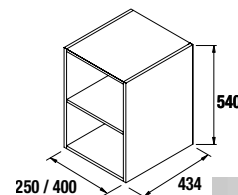

Gloss white	Gloss grey	Gloss Taupe	Natural	Bay pine	Sbiancato	Alsacia
	cod.	cod.	cod.	cod.	cod.	cod.	cod.
250	23348	23349	23353	23352	24742	23350	23351
400	23657	23355	23359	23358	24743	23356	23357

DECORATIVE CUBE FOR ALLIANCE STORAGE UNIT WITH 2 NICHES

Set of 2 decorative cubes for Alliance storage units with width of 250 and 400 mm. Supplied in kit format.