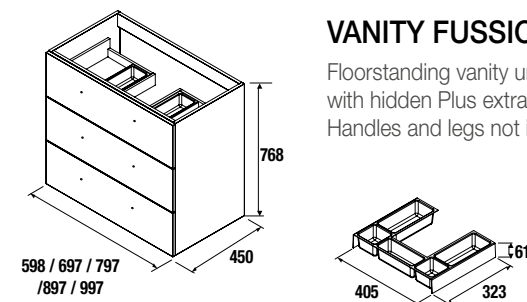

VANITY FUSSION CHROME 3 DRAWER

Floorstanding vanity unit with 3 wooden drawers in Carbon-TX finish, with hidden Plus extraction guides, with top drawer organizer included. Handles and legs not included, 3 finishes available.