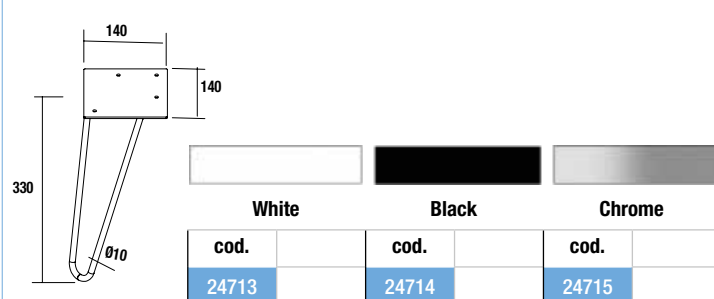

KLIM 2 legs set

Set of 2 optional aluminium legs for wall hung unit, 3 finishes available, height 230 mm, to be used with wash bowl basin or Veneto.

DEVA 2 legs set

Set of 2 optional legs for wall hung unit, 3 finishes available, height 230 mm, to be used with wash bowl basin or Veneto.

DANNA 2 legs set

Set of 2 optional wooden legs for wall hung unit, 3 finishes available, height 230 mm, to be used with wash bowl basin or Veneto.

LEGS FOR INTEGRAL WASHBASINS HEIGHT 330 mm

UNIQU 2 legs set

Set of 2 optional legs for wall hung unit, 3 finishes available, height 330 mm, to be used integral washbasin.

KLIM 2 legs set

Set of 2 optional aluminium legs for wall hung units, 3 finishes available, height 330 mm, to be used with integral washbasin.