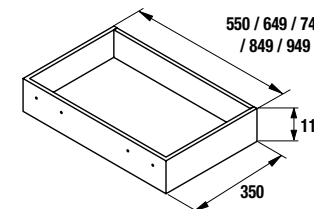

ACCESSORIES FOR VANITY UNIT

Drawer accessories

Wooden drawer without pipe cutout

Wooden drawer without pipe cutout, Carbon-TX.

	Carbon-TX	
	cod.	
600	24956	
700	24957	
800	24958	
900	24959	
1000	24960