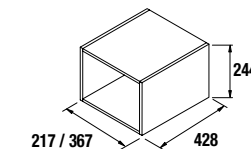

Gloss white	Matt Taupe	Carbon - TX
	cod.	cod.	cod.
250	23342	23346	23344
400	21976	23347	23345

ALLIANCE END STORAGE UNIT

Reversible end storage unit. Canbe combined with series: Fussion Line / Fussion Chrome / Spirit / Monterrey