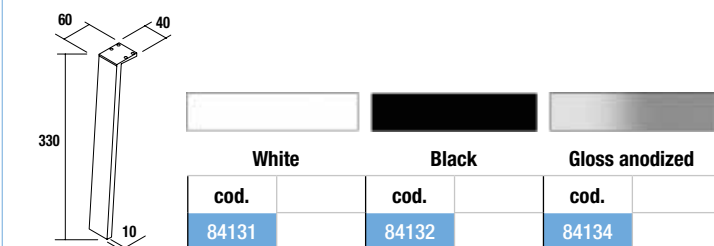

KLIM 2 legs set

Set of 2 optional aluminium legs for wall hung unit, 3 finishes available, height 230 mm, to be used with wash bowl basin or Veneto.

DEVA 2 legs set

Set of 2 optional legs for wall hung unit, 3 finishes available, height 230 mm, to be used with wash bowl basin or Veneto.

DANNA 2 legs set

Set of 2 optional wooden legs for wall hung unit, 3 finishes available, height 230 mm, to be used with wash bowl basin or Veneto.

LEGS FOR INTEGRAL WASHBASINS HEIGHT 330 mm

UNIQU 2 legs set

Set of 2 optional legs for wall hung unit, 3 finishes available, height 330 mm, to be used integral washbasin.

KLIM 2 legs set

Set of 2 optional aluminium legs for wall hung units, 3 finishes available, height 330 mm, to be used with integral washbasin.