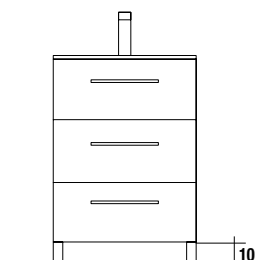

Accessories for Vanity unit

4 legs set

Set of 4 required legs for 3 drawers, 3 finishes available, height 100 mm.

Required legs for 3 drawers unit, height 100 mm

	White		Black		Gloss anodized	
	cod.		cod.		cod.	
	83817		83425		83819