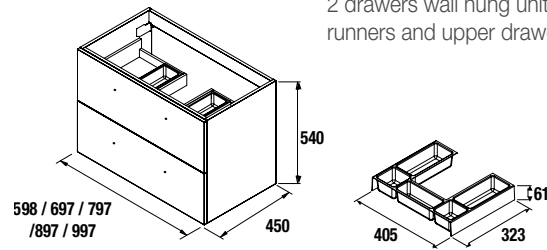

SERIE FUSSION CHROME
2 DRAWERS, 3 DRAWERS
AND 2-DRAWER STORAGE UNITS.

VANITY FUSSION CHROME 2 DRAWER

2 drawers wall hung unit with carbon TX interiors, with concealed extraction Plus runners and upper drawer organizer included. handle not included. 3 finishes available.