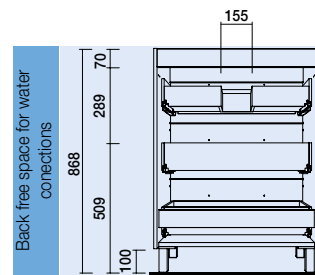

VANITY FUSSION CHROME 3 DRAWER

Floorstanding vanity unit with 3 wooden drawers in Carbon-TX finish, with hidden Plus extraction guides, with top drawer organizer included. Handles and legs not included, 3 finishes available.

	Gloss white	Gloss grey	Gloss taupe	Natural	Bay pine	Sbiancato	Alsacia
	cod.	cod.	cod.	cod.	cod.	cod.	cod.
600	23240	23241	23245	23244	26582	23242	23243
700	26583	26584	26585	26586	26589	26587	26588
800	23246	26813	23251	23250	26590	23248	23249
900	26591	26592	26593	26594	26597	26595	26596
1000	23234	23235	23239	23238	26598	23236	23237

WALL HUNG STORAGE UNIT FUSSION CHROME 2 DRAWER

2 drawers wall hung storage unit with Carbon-TX interiors and extended extraction Plus concealed runners. handle not included, 3 finishes available.