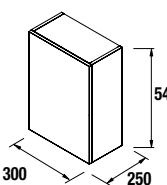

Wall hung module depth 250mm. push opening system and Carbon-TX interiors. Reversible. To be combined with double depth basins and countertops. To be combined with series Monterrey, Spirit, Fussion Chrome and Line