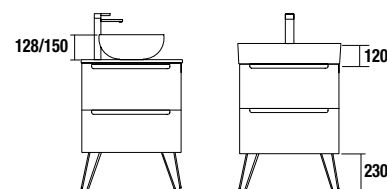

	White		Black		Gloss anodized	
	cod.		cod.		cod.	
	83817		83425		83819	

LEGS FOR VANITY UNITS

LEGS FOR WASH BOWLS / VENETO HEIGHT 230 mm

UNIQU 2 legs set

Set of 2 optional legs for wall hung unit, 3 finishes available, height 230 mm, to be used with wash bowl basin or Veneto.