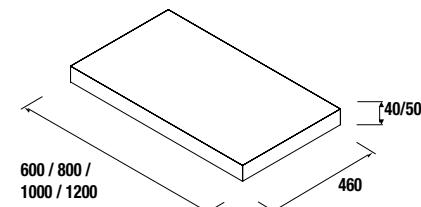

TOP THICKNESS 40 AND 50 MM

Tops with 50mm thickness finishes in Gloss White, gloss grey and carbon; y 40mm finish African oak, sizes from 600 to 1200 and custom made not mechanized.
Finishes in melamine and high pressure laminate (HPL)

		Gloss White / 50mm	Gloss Grey / 50mm	Carbon / 50mm	African Oak / 40mm
		cod.	cod.	cod.	cod.
Stock	600	22992	22993	22994	23016
	800	22995	22996	22997	23017
	1000	22998	22999	23000	23018
	1200	23001	23002	23003	23019

NOTE: more countertops available in chapter 4 customized.

COUNTER TOPS WITH A THICKNESS OF 12 MM

Solid surface countertops 12mm thickness. special measures with or without machining. One or two sinks