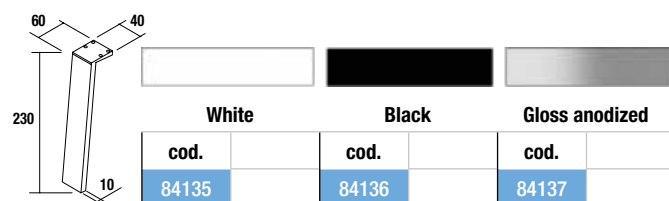

	White		Black		Gloss anodized	
	cod.		cod.		cod.	
	83817		83425		83819	

LEGS FOR VANITY UNITS

LEGS FOR WASH BOWLS / VENETO HEIGHT 230 mm

UNIQU 2 legs set

Set of 2 optional legs for wall hung unit, 3 finishes available, height 230 mm, to be used with wash bowl basin or Veneto.

KLIM 2 legs set

Set of 2 optional aluminium legs for wall hung unit, 3 finishes available, height 230 mm, to be used with wash bowl basin or Veneto.

DEVA 2 legs set

Set of 2 optional legs for wall hung unit, 3 finishes available, height 230 mm, to be used with wash bowl basin or Veneto.