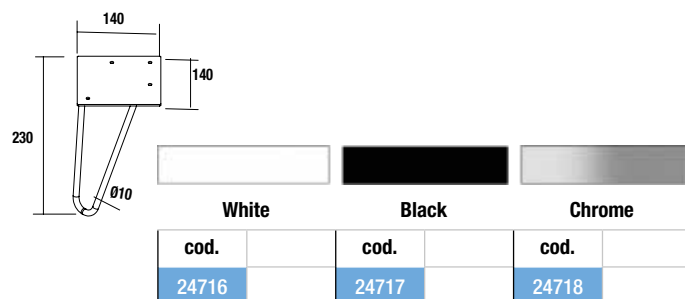

	White		Black		Gloss anodized	
	cod.		cod.		cod.	
	83817		83425		83819	

LEGS FOR VANITY UNITS

LEGS FOR WASH BOWLS / VENETO HEIGHT 230 mm

UNIQU 2 legs set

Set of 2 optional legs for wall hung unit, 3 finishes available, height 230 mm, to be used with wash bowl basin or Veneto.

KLIM 2 legs set

Set of 2 optional aluminium legs for wall hung unit, 3 finishes available, height 230 mm, to be used with wash bowl basin or Veneto.

DEVA 2 legs set

Set of 2 optional legs for wall hung unit, 3 finishes available, height 230 mm, to be used with wash bowl basin or Veneto.