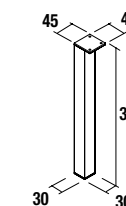

Set of 2 chrome plated feet height 330. 30 x 30 x 330 mm

	cod.	
	23899	

Side towel rack for vanity units

Single towel rail JAZZ

	White		Black		Gloss anodized	
	cod.		cod.		cod.	
	23027		27042		23024	

Double towel rail JAZZ