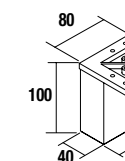

	White		Black		Gloss anodized	
	cod.		cod.		cod.	
	83817		83425		83819	

LEGS FOR VANITY UNITS

LEGS FOR WASH BOWLS / VENETO HEIGHT 230 mm

UNIQU 2 legs set

Set of 2 optional legs for wall hung unit, 3 finishes available, height 230 mm, to be used with wash bowl basin or Veneto.