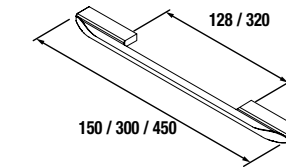

FUSSION CHROME Serie
Customized handles

	White	Black	Chrome
	cod.	cod.	cod.
For storage 250/400	150 (128) 26826	26823	26820
For vanity unit of 600 - For storage 400	300 (128) 26827	26824	26821
For vanity unit of 700/800/900/1000	450 (320) 26828	26825	26822

Attention: Handles are not sold by set. Quantity of handles must be ordered according to drawers or doors code.

Auxiliary and storage units Alliance

WALL HUNG STORAGE UNIT ALLIANCE 2 NICHES

Wall hung storage unit with 2 niches. It can be combined with series: Fussion Line / Fussion Chrome / Spirit / Monterrey