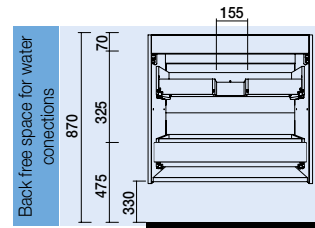

SERIE FUSSION CHROME
2 DRAWERS, 3 DRAWERS
AND 2-DRAWER STORAGE UNITS.

VANITY FUSSION CHROME 2 DRAWER

2 drawers wall hung unit with carbon TX interiors, with concealed extraction Plus runners and upper drawer organizer included. handle not included. 3 finishes available.