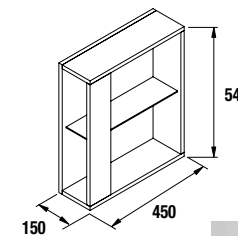

Gloss white	Gloss grey	Gloss Taupe	Natural	Bay pine	Sbiancato	Alsacia
	cod.	cod.	cod.	cod.	cod.	cod.	cod.
150	24808	24810	24809	23994	23993	23459	23460