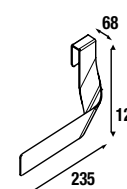

Set of 2 chrome plated feet height 330. 30 x 30 x 330 mm

	cod.	
	23899	

Side towel rack for vanity units

Single towel rail JAZZ

	White		Black		Gloss anodized	
	cod.		cod.		cod.	
	23027		27042		23024	

Double towel rail JAZZ