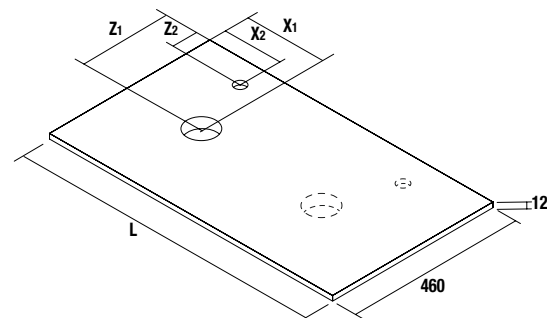

Matt White
		cod.
Special order	<1000	24460
	1001 - 1400	24461
	1401 - 1800	24462
	1801 - 2000	24463
	2001 - 2400	24464

Download order sheet

NOTE: more countertops available in chapter 4 customized.

NOTE: tops with special length, 15 working days.