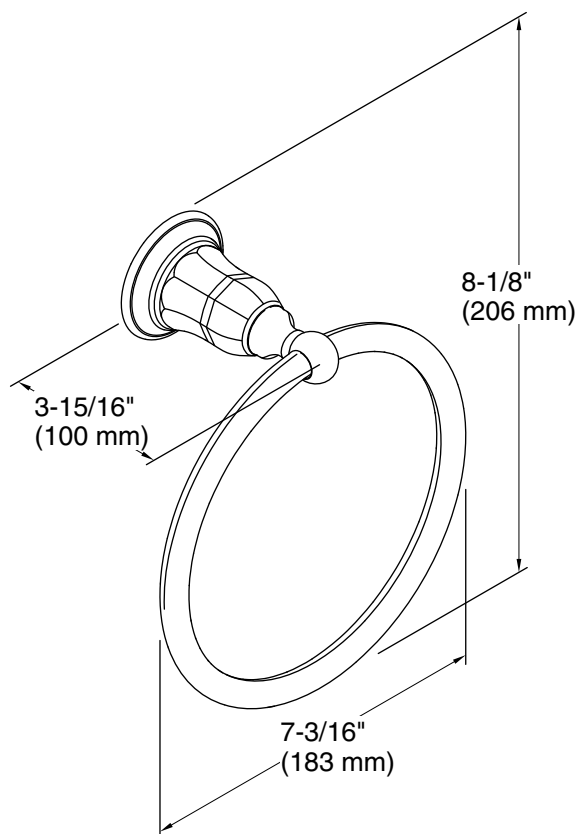

Technical Information

All product dimensions are nominal.

Material: Metal

Notes

Install this product according to the installation guide.

CAUTION: Risk of personal injury. Do not install these products in any area where they are likely to be used inadvertently as a grab bar or support bar. These products are not designed or intended for use as a grab bar or support bar.