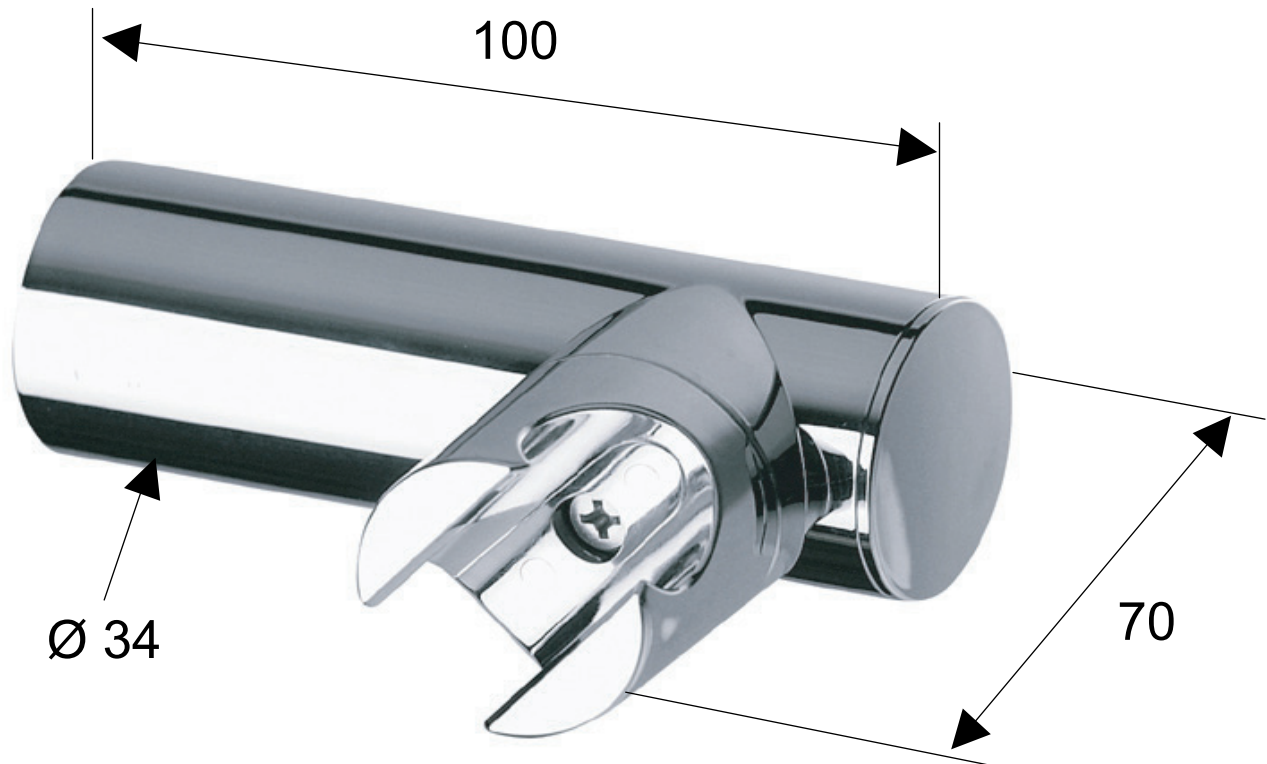

DANIEL

SCHEDA TECNICA TECHNICAL FEATURES

ART. COD.

A532

MATERIALI / MATERIALS

ABS CROMATO / CHROME PLATED ABS

CROMATURA / CHROME PLATING

UNI EN 248