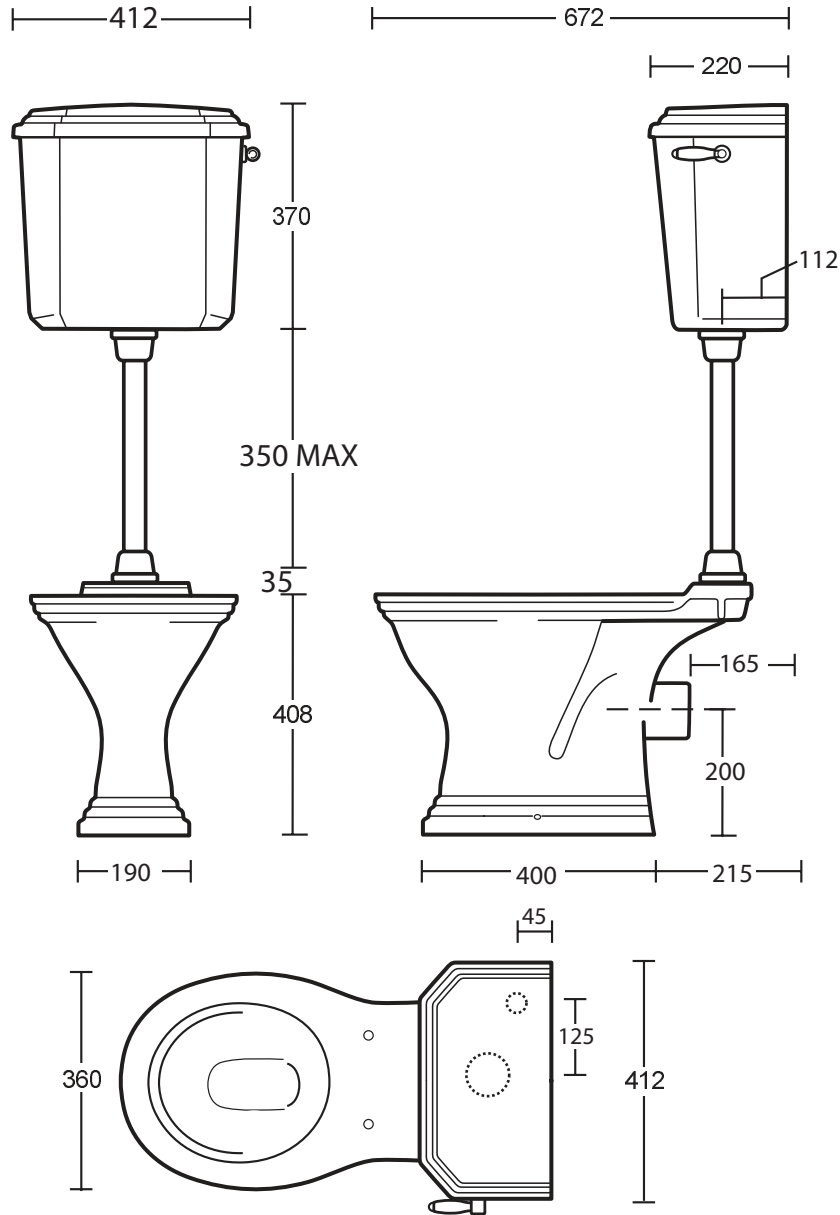

Ceramic Collection

Astoria Deco	Round bowl pan & low level cistern
--------------	------------------------------------

We recommend that all products are purchased with the assistance of a specialist bathroom retailer and always installed by an experienced installer who is a member of a recognized association. All sizes quoted are nominal: items may vary by plus or minus 2% against the figures quoted. When planning installations where dimensions are critical, it is essential that the space allowed for individual items is physically checked. Imperial Bathrooms can not be held liable for any costs associated with items not fitting in any given area. The contents of this statement are based on information correct at the time of publication. We reserve the right to make alterations and changes in product characteristics, fixing, packaging, operation etc at any time without notice.