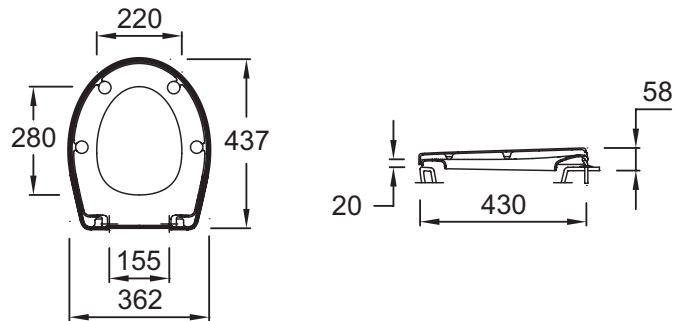

E4267

Collection: PATIO

Finish*:

00 - Blanc

Main features:

Features

- WEIGHT: 1.9 kg
- SEAT TYPE: Standard
- MATERIAL: Thermoset
- Metal hinges

Technical drawing

Product Specification: Thermoset toilet seat. E4267. Collection: PATIO. WEIGHT: 1.9 kg. MATERIAL: Thermoset. SEAT TYPE: Standard. Metal hinges.

**Due to possible variations in computer and printer calibrations, technical factors and certain finish characteristics, the colors you see may not accurately portray the actual colors and are provided as a guide only.*