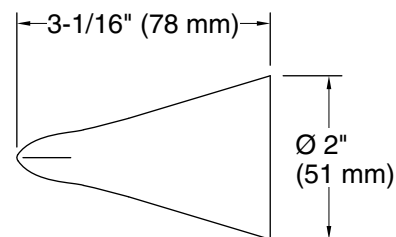

## Technical Information

All product dimensions are nominal.

Installation Type: Wall-mount

Material: Zinc, Stainless Steel