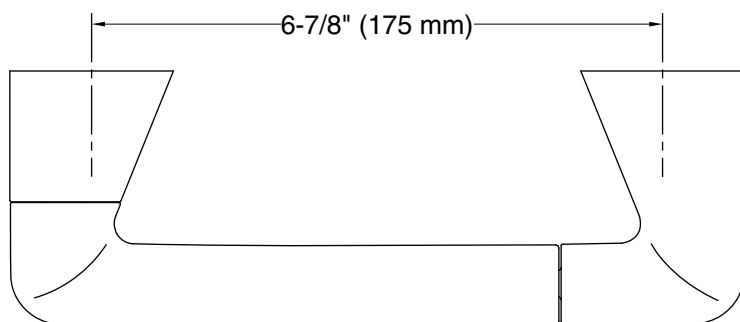

## Technical Information

All product dimensions are nominal.

Installation Type: Wall-mount

Material: Zinc, Stainless Steel