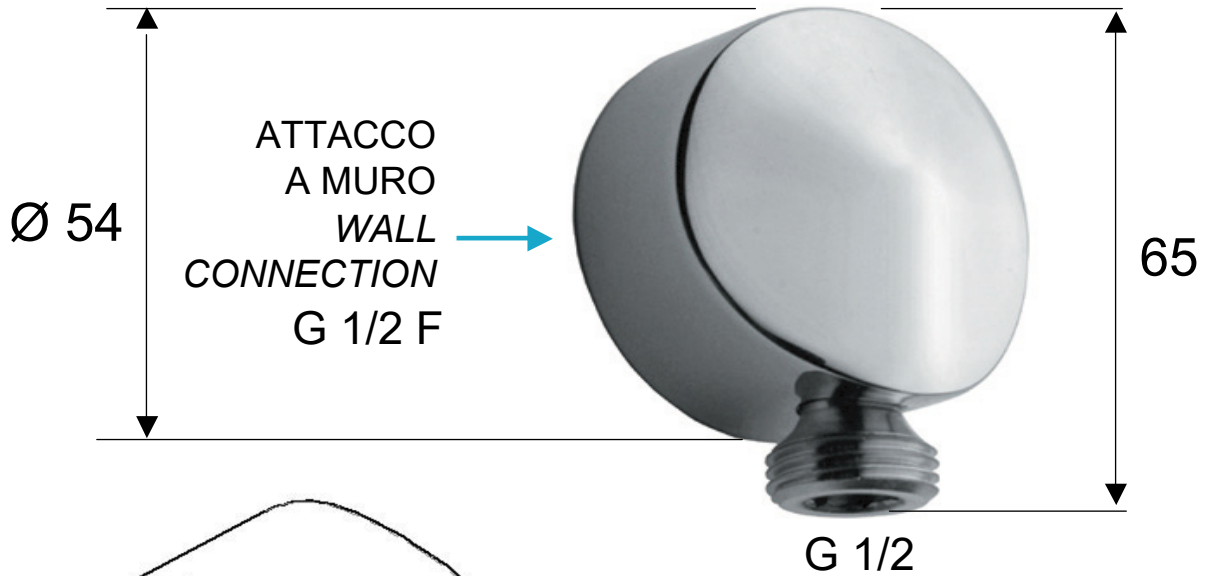

DANIEL

SCHEDA TECNICA TECHNICAL FEATURES

ART. COD.

A525

MATERIALI / MATERIALS

OTTONE CROMATO / CHROME PLATED BRASS

CROMATURA / CHROME PLATING

UNI EN 248