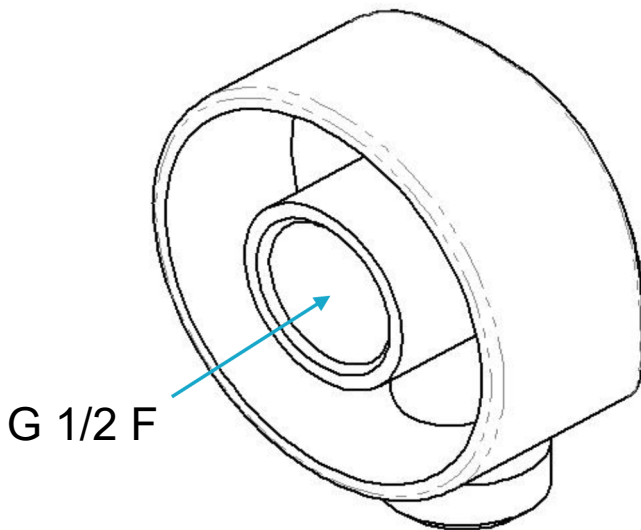

DANIEL

SCHEDA TECNICA TECHNICAL FEATURES

ART. COD.

A525

MATERIALI / MATERIALS

OTTONE CROMATO / CHROME PLATED BRASS

CROMATURA / CHROME PLATING

UNI EN 248