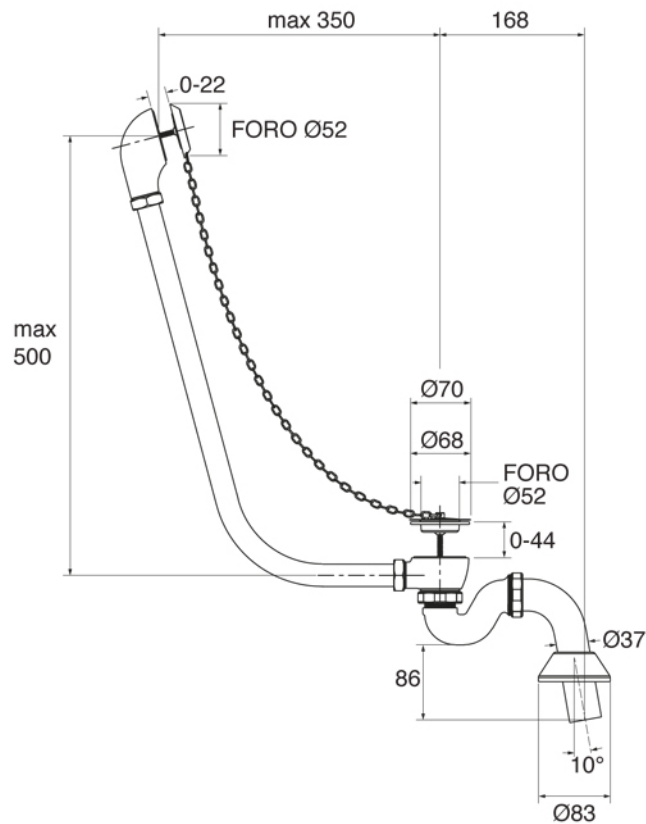

\* Option

Rim detail

CAST IRON BATHTUB Collection	
Code	Description
9132	<b>Cast iron bathtub 1700x810 (Kg. 124 - Lt. 220)</b> Without tap holes, external unfinished
9120	<b>Cast iron feet</b> Unfinished
9121	White
9122-C	Chrome
9123	Incalux
103	<b>External painting</b> External painting White
105	External painting RAL
106	Gold leaf decoration
107	Silver leaf decoration

Verona - Italy  
 tel. +39 045 8006917  
 fax. +39 045 8020111  
 gentry-home.com

CAST IRON BATHTUB Collection	
Code	Description
0190-C 0191-I/N/O/OR 0191-B/ND/R	<p><b>Exposed bath waste with drain stopper chain and overflow with exposed pipes for floor connector and siphon</b></p> <p>Chrome Incalux, Nickel, Dark Gold, Rose Gold Bronze, Dark Nickel, Copper</p>