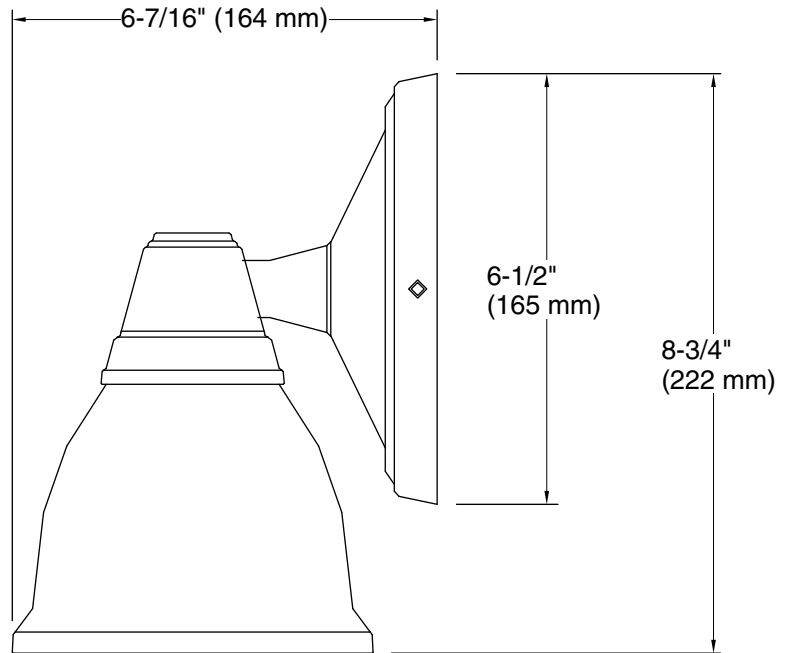

### Technical Information

All product dimensions are nominal.

Installation Type: Wall-mount

Material: Metal, Glass

Number of Lights: 1