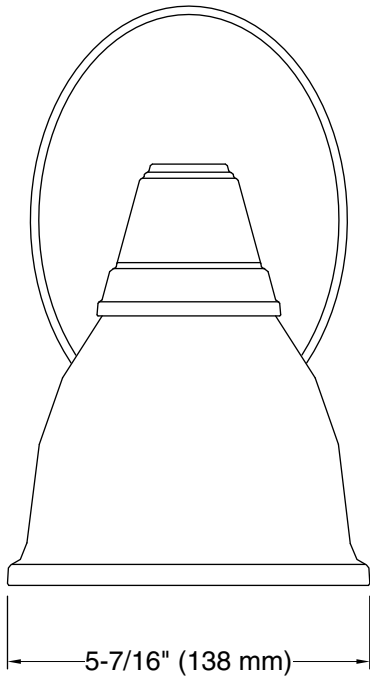

## Features

- Frosted-glass shade.
- Sconce can be positioned up or down, depending on room setting.
- Coordinates with Forté faucets and accessories.
- Suitable for damp locations, per UL 1598.

### Technical Information

All product dimensions are nominal.

Installation Type: Wall-mount

Material: Metal, Glass

Number of Lights: 1