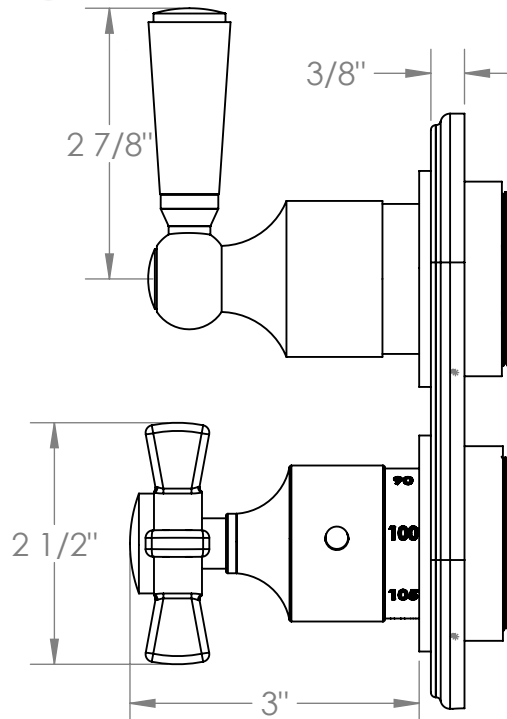

34-T25-H4

Wall Mounted Mini Thermostatic Trim Kit with Built-In Control

For use with SS-TH60 or SS-TH70 concealed rough

Meets the applicable requirements of ASME A112.18.1-2005/CSA B125.1-05, entitled "Plumbing Supply Fittings"