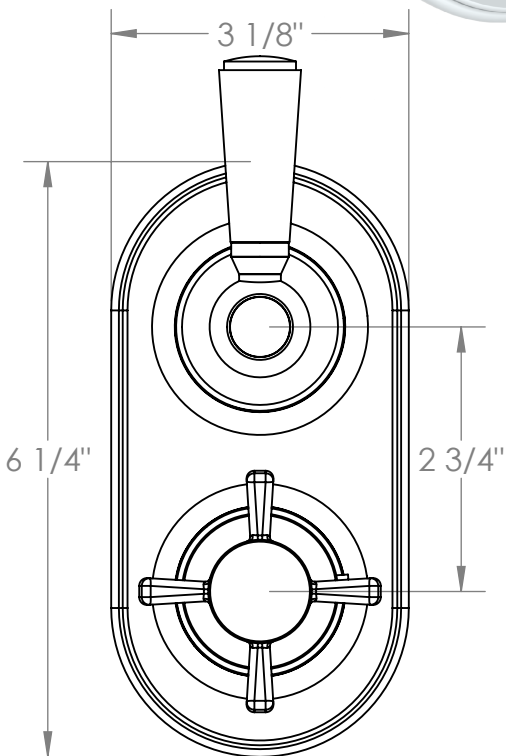

34-T25-H4

Wall Mounted Mini Thermostatic Trim Kit with Built-In Control

For use with SS-TH60 or SS-TH70 concealed rough

Meets the applicable requirements of ASME A112.18.1-2005/CSA B125.1-05, entitled "Plumbing Supply Fittings"