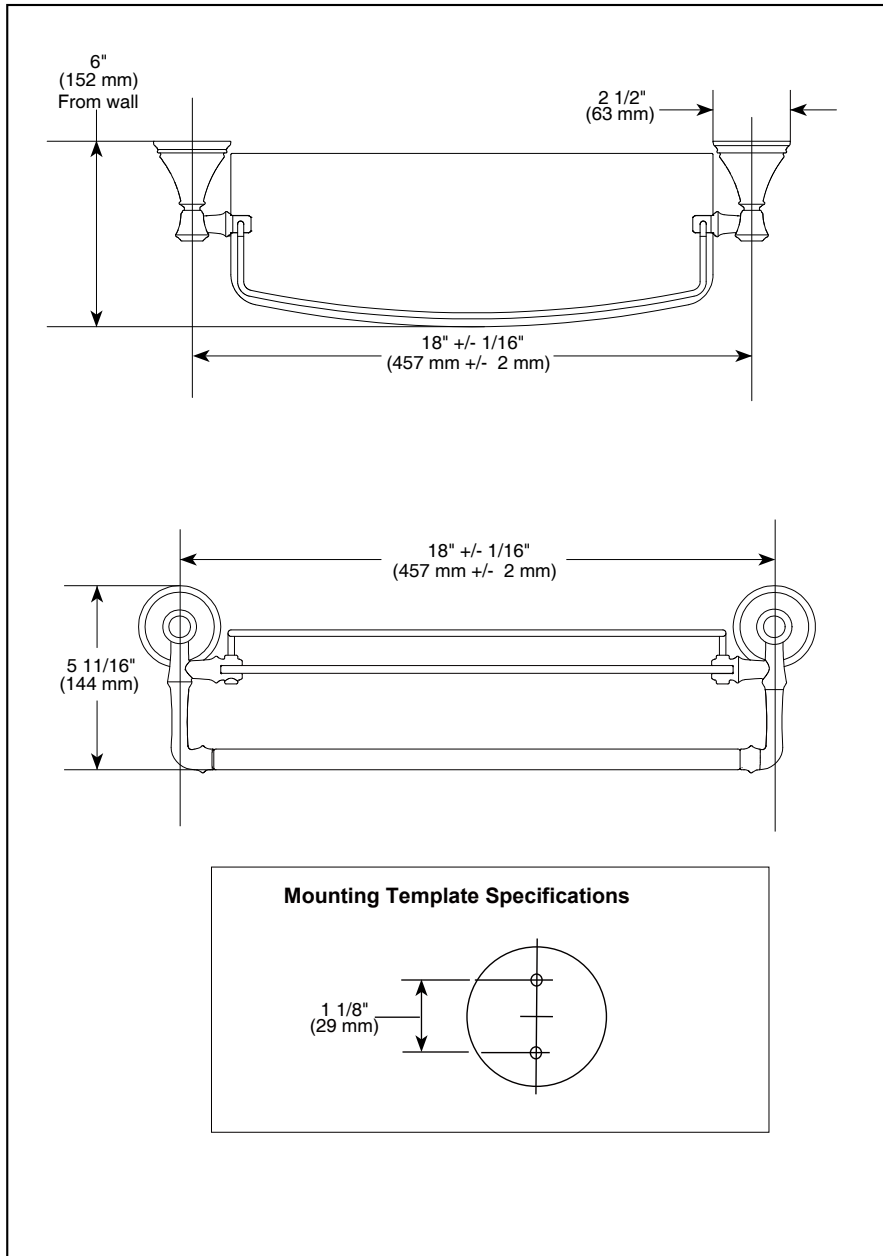

## ACCESSORIES

- Cassidy™ Bath Collection
- 18" Glass Shelf with Removable Bar

Submitted Model No.: \_\_\_\_\_

Specific Features: \_\_\_\_\_

### STANDARD SPECIFICATIONS:

- Wood blocking is preferable behind all wall surfaces. If wood blocking is not available, the following fasteners are suggested: Tile/Masonry-Plastic Anchors, Plaster/Drywall-Toggle bolts.
- Mounting hardware and mounting template included with product.
- Include removable bar.