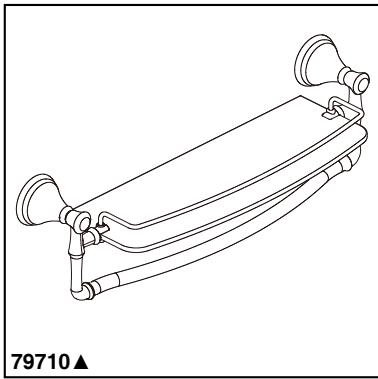

## ACCESSORIES

- Cassidy™ Bath Collection
- 18" Glass Shelf with Removable Bar

Submitted Model No.: \_\_\_\_\_

Specific Features: \_\_\_\_\_

### STANDARD SPECIFICATIONS:

- Wood blocking is preferable behind all wall surfaces. If wood blocking is not available, the following fasteners are suggested: Tile/Masonry-Plastic Anchors, Plaster/Drywall-Toggle bolts.
- Mounting hardware and mounting template included with product.
- Include removable bar.