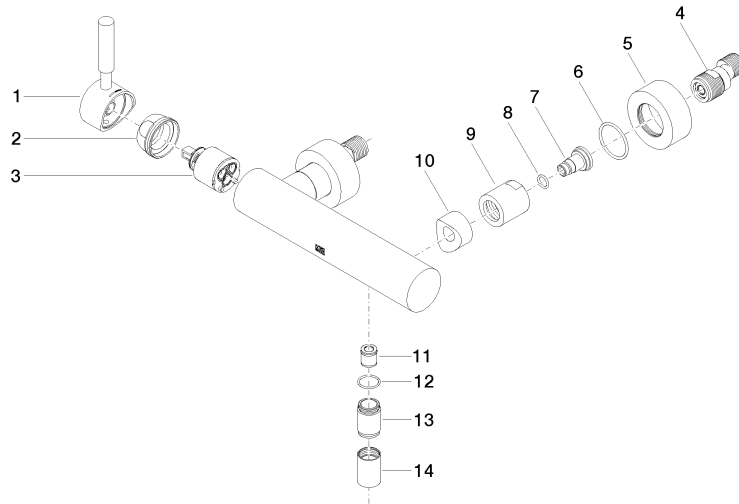

EDITION PRO Single-lever shower mixer for wall installation - Brushed Chrome

33 300 626

- 3/8" shower outlet
- slide-on rosettes Ø 60 mm
- 1/2" connection
- gauge 150 mm - 15 mm
- inherently safe from back flow.

	Brushed Chrome	33 300 626-93
	Chrome	33 300 626-00
	Matte Black	33 300 626-33

EDITION PRO Single-lever shower mixer for wall installation - Brushed Chrome

33 300 626

mm [inches]

Codes & Standards

DIN 4109

ISO 3822

Ü-Zeichen

Certificates

LGA_29

EDITION PRO Single-lever shower mixer for wall installation - Brushed Chrome

33 300 626

Parts for other finishes can be found here: [Chrome](#)

EDITION PRO Single-lever shower mixer for wall installation - Brushed Chrome

33 300 626

Spare parts list

No.	Item Number	Name	Quantity used	Delivery time
	90 20 62 049 00-93	handle	21	20