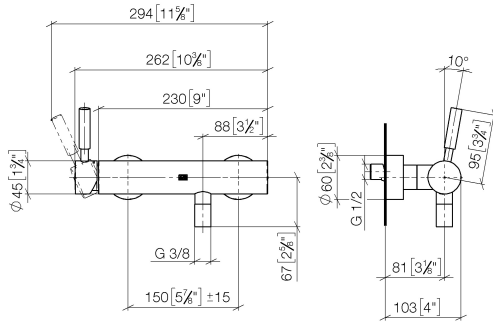

EDITION PRO Single-lever shower mixer for wall installation - Brushed Chrome

33 300 626

- 3/8" shower outlet
- slide-on rosettes Ø 60 mm
- 1/2" connection
- gauge 150 mm - 15 mm
- inherently safe from back flow.

	Brushed Chrome	33 300 626-93
	Chrome	33 300 626-00
	Matte Black	33 300 626-33

EDITION PRO Single-lever shower mixer for wall installation - Brushed Chrome

33 300 626

mm [inches]

Codes & Standards

DIN 4109

ISO 3822

Ü-Zeichen

Certificates

LGA_29

EDITION PRO Single-lever shower mixer for wall installation - Brushed Chrome

33 300 626

Parts for other finishes can be found here: [Chrome](#)

EDITION PRO Single-lever shower mixer for wall installation - Brushed Chrome

33 300 626

Spare parts list

No.	Item Number	Name	Quantity used	Delivery time
	90 20 62 049 00-93	handle	21	20