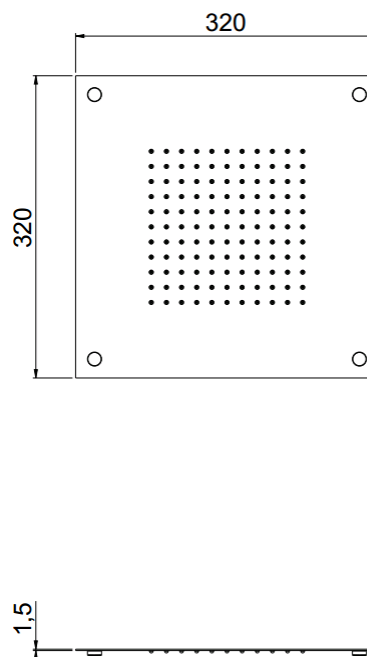

## TECHNICAL INFORMATION

Concealed shower head, 320x320 mm, 121 nozzles in non-liming silicon, inspectable and serviceable in stainless steel. 1 jet: rain. CHROME

**Flow rate:**  
5 l/min

## SPARE PARTS

## FEATURES

Rain jet

Non-liming

## TECHNICAL DRAWING