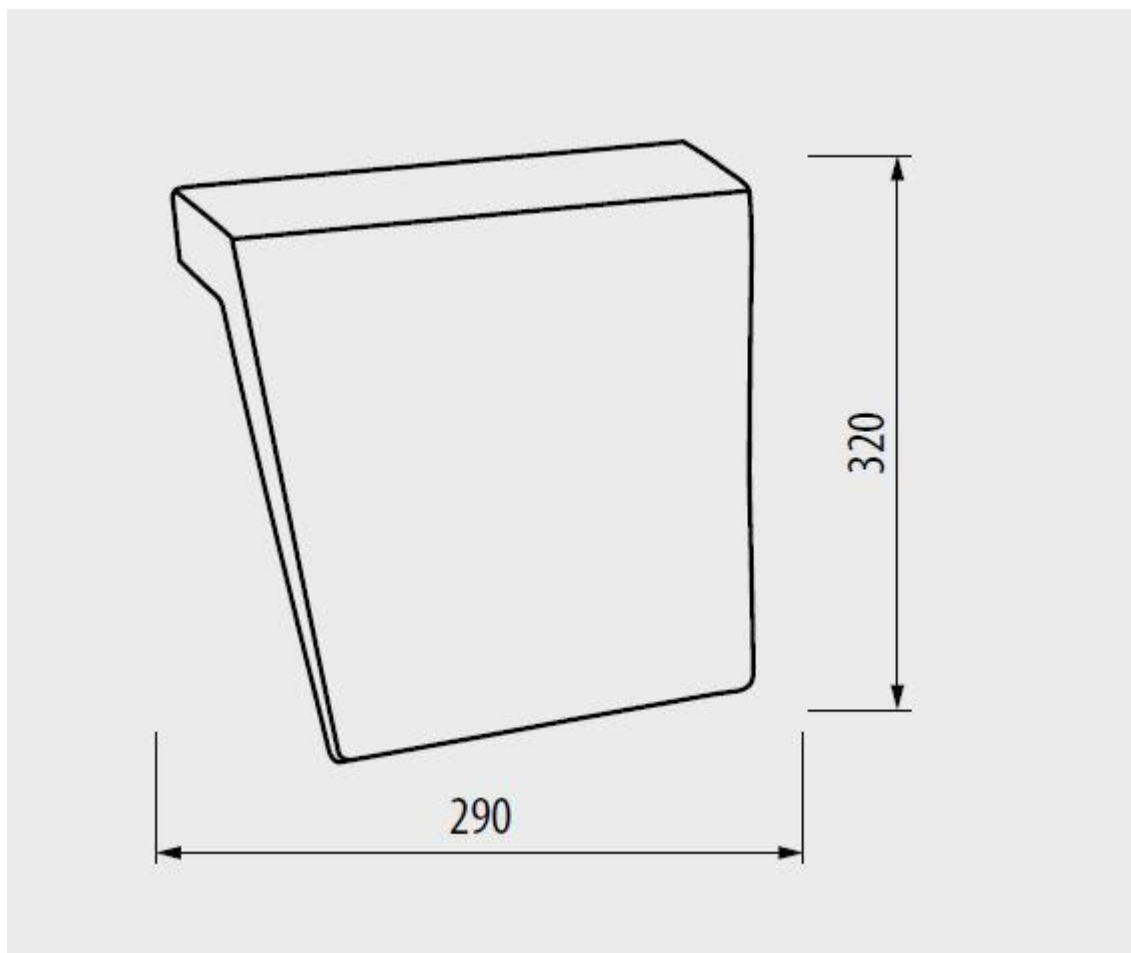

**43203**

**Backrest for FINEZZA bathtub**

**GRAFF**<sup>®</sup>  
CUTTING EDGE DESIGN