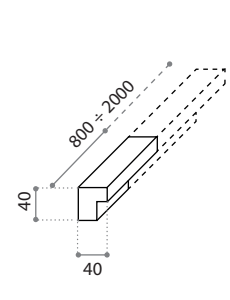

Article: Natura Lux  
 Category: Shower tray  
 Material: Teknoform®  
 Hole Ø: 90 mm

Description: Shower trays made of Teknoform are distinguished by their flexibility of installation and dimensions.

**FLESSIBILITÀ DI POSA** *GREATEST FLEXIBILITY ON INSTALLATION*

**Piatti doccia**  
*Shower trays*

**Rivestimenti**  
*Wall covering*

**Bordo salva acqua**  
*Water save rail*

Su richiesta - *On request*

Sifone per piatti doccia a filo pavimento con foro scarico Ø90 mm.  
*Drain for shower tray with Ø 90 mm drain hole. Suitable for shower trays flush with the flooring.*