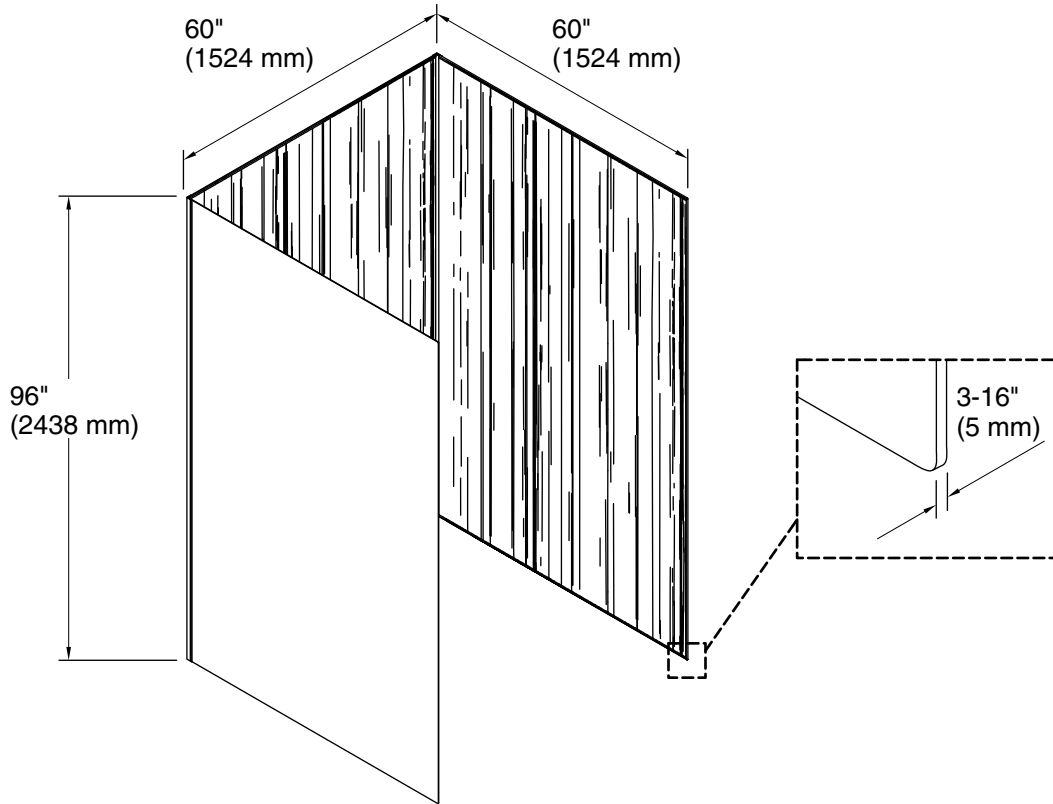

### Features

- Includes three 60" x 96" walls and two 96" corner joints.
- No need to install trim. Factory-installed edge provides a finished look for walls.
- Joint system hides caulk and silicone, leaving fewer places for mold to grow and simplifying cleaning.
- Coordinates with Choreograph shower accessories and storage (sold separately).

### Installation

- In-field trimmable.
- Adheres to water-resistant wallboard.
- For a 60" x 60" x 96" three-wall alcove or smaller.

### Technical Information

All product dimensions are nominal.

Installation: Three-wall alcove

Material Thickness: 3/16" (5 mm)