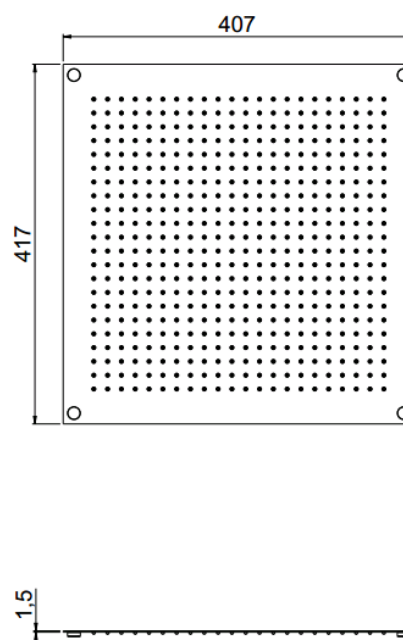

MyDream

MyDream 410x410
23008X

TECHNICAL INFORMATION

Concealed shower head, 410x410 mm, 484 nozzles in non-liming silicon, inspectable and serviceable in stainless steel. 1 jet: rain. CHROME

Flow rate:
16 l/min

FEATURES

Rain jet

Non-liming

PICTURE

TECHNICAL DRAWING

SPARE PARTS

FINISHINGS