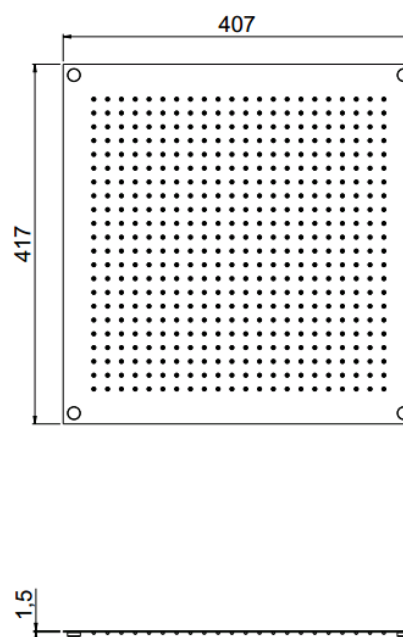

MyDream

MyDream 410x410
23008X-CRX

TECHNICAL INFORMATION

Concealed shower head, 410x410 mm, 484 nozzles in non-liming silicon, inspectable and serviceable in chromed plated stainless steel. 1 jet: rain. CHROME

Flow rate:
16 l/min

PICTURE

SPARE PARTS

FEATURES

Rain jet

Non-liming

TECHNICAL DRAWING

FINISHINGS