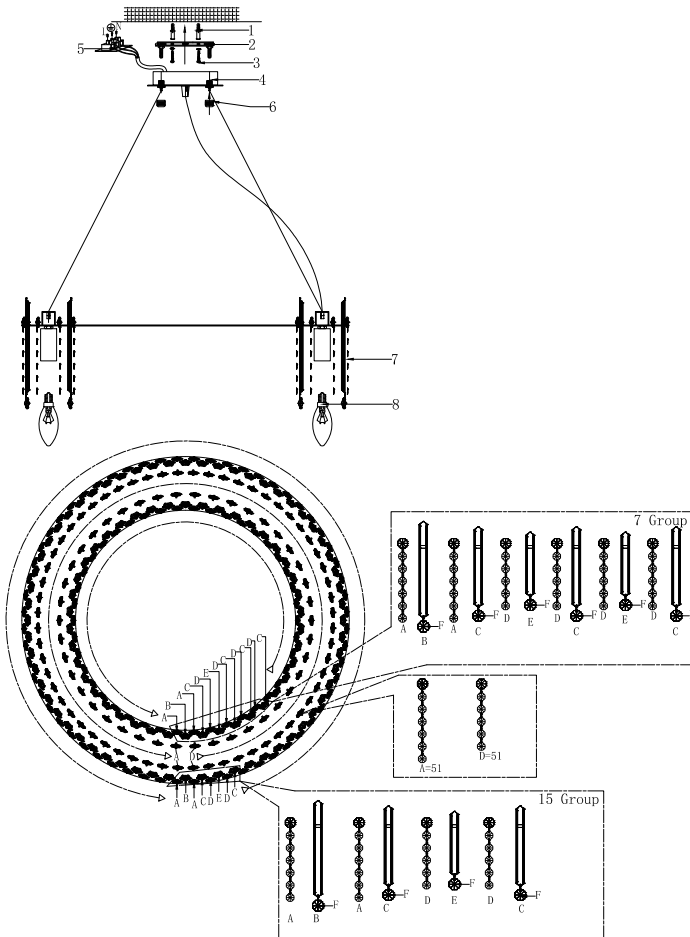

Instruction

MOD036PL-12N

12 x E14 (40W)

Model: MOD036PL-12N
Collection: Modern

Pendant Lamps