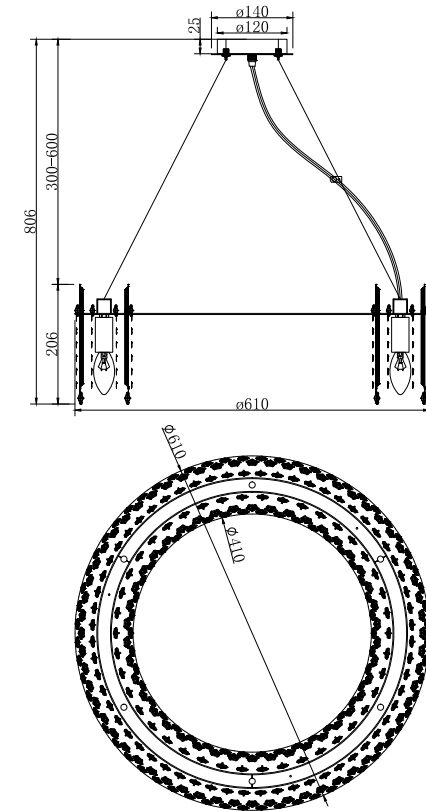

Instruction

MOD036PL-12N

12 x E14 (40W)

Model: MOD036PL-12N
Collection: Modern

Pendant Lamps