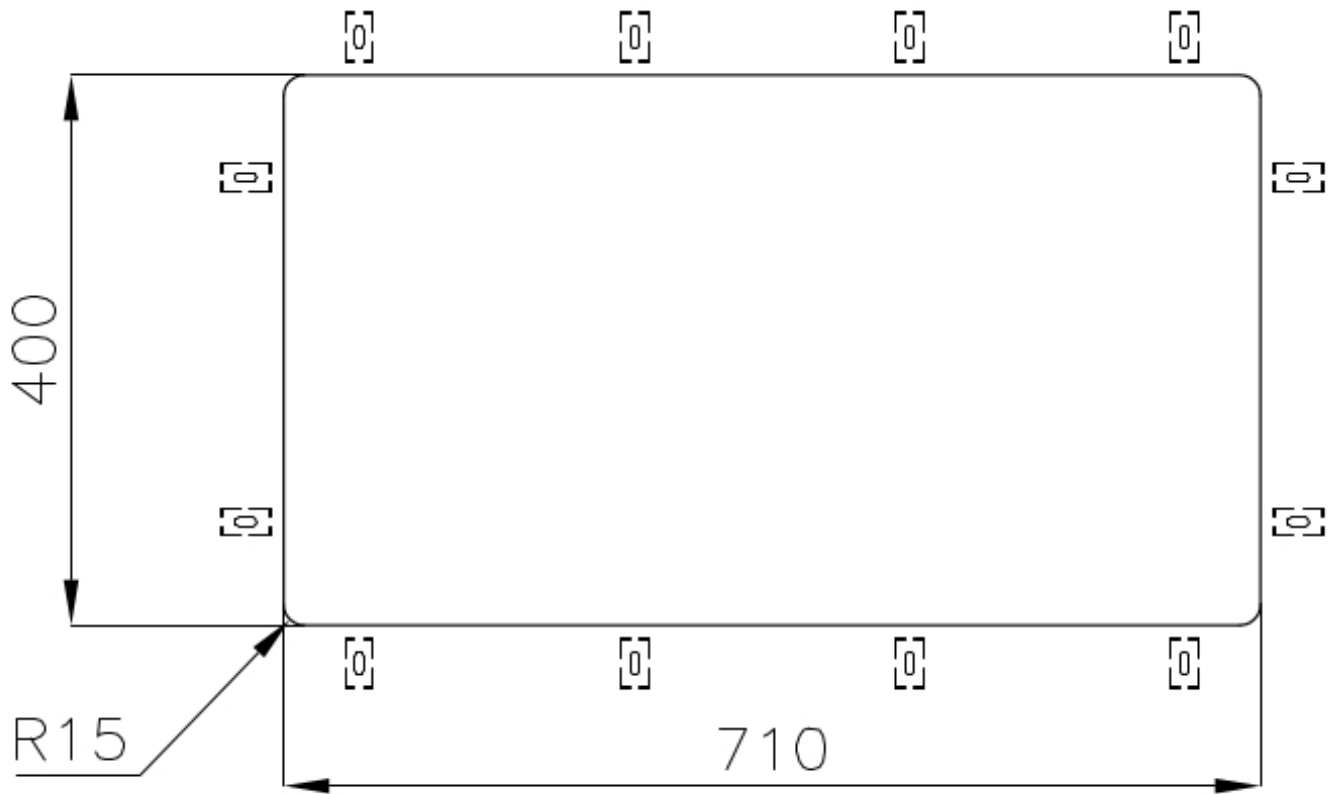

---

Base 80 cm

---

Edge/Installation Type Undermount

---

Dimensions 750x440 mm

---

Standard fittings Fixing hooks, gasket, drain, overflow and siphon, boxed packing

---

Mixer holes No standard holes

---

|                 |   |
|-----------------|---|
| Built-in hole   | View technical data sheet (for all Flush-mount / Top-mount models and Under-mount models) |
| Drainer         | No  |
| Width           | 75 cm   |
| Bowl dimension  | 710x400mm   |
| Number of bowls | 1 bowl  |
| Waste fitting   | 3,5" drain  |

## TECHNICAL DATA

Cut out size  
Dimensioni per foratura top