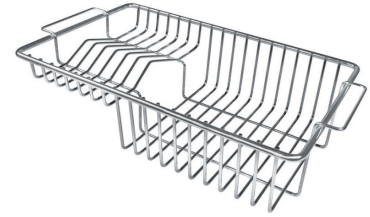

## OPTIONAL ACCESSORIES

Cestello inox 8612 000

Glass chopping board 8631 300

HPDE Chopping board 8657 001

HPDE Twin chopping board 8644 101

Iroko-wood chopping board with stainless steel colander 8644 042

Iroko-wood sliding chopping board 8644 041

Iroko-wood twin chopping board 8644 004

Stainless steel colander 8154 000

Stainless steel plate rack 8100 154

Stainless steel plate rack 8100 303

White basket 8612 100

White bowl 8153 100

Graters kit with ring-holder and food collection tray 8159 101

Stainless steel perforated tray 8151 000

Stainless steel plate rack 8100 201