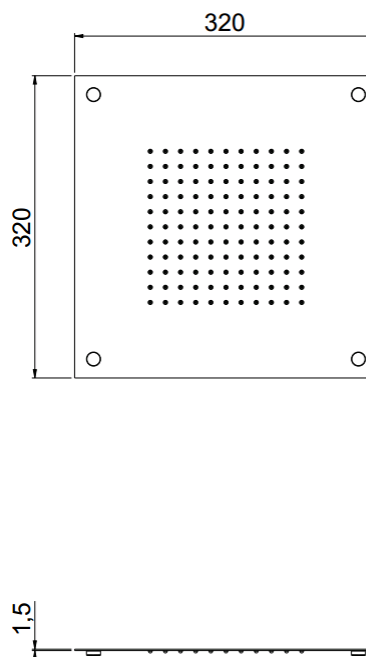

## TECHNICAL INFORMATION

Concealed shower head, 320x320 mm, 121 nozzles in non-liming silicon, inspectable and serviceable in chromed plated stainless steel. 1 jet: rain. CHROME

**Flow rate:**  
5 l/min

## SPARE PARTS

## FEATURES

Rain jet

Non-liming

## TECHNICAL DRAWING