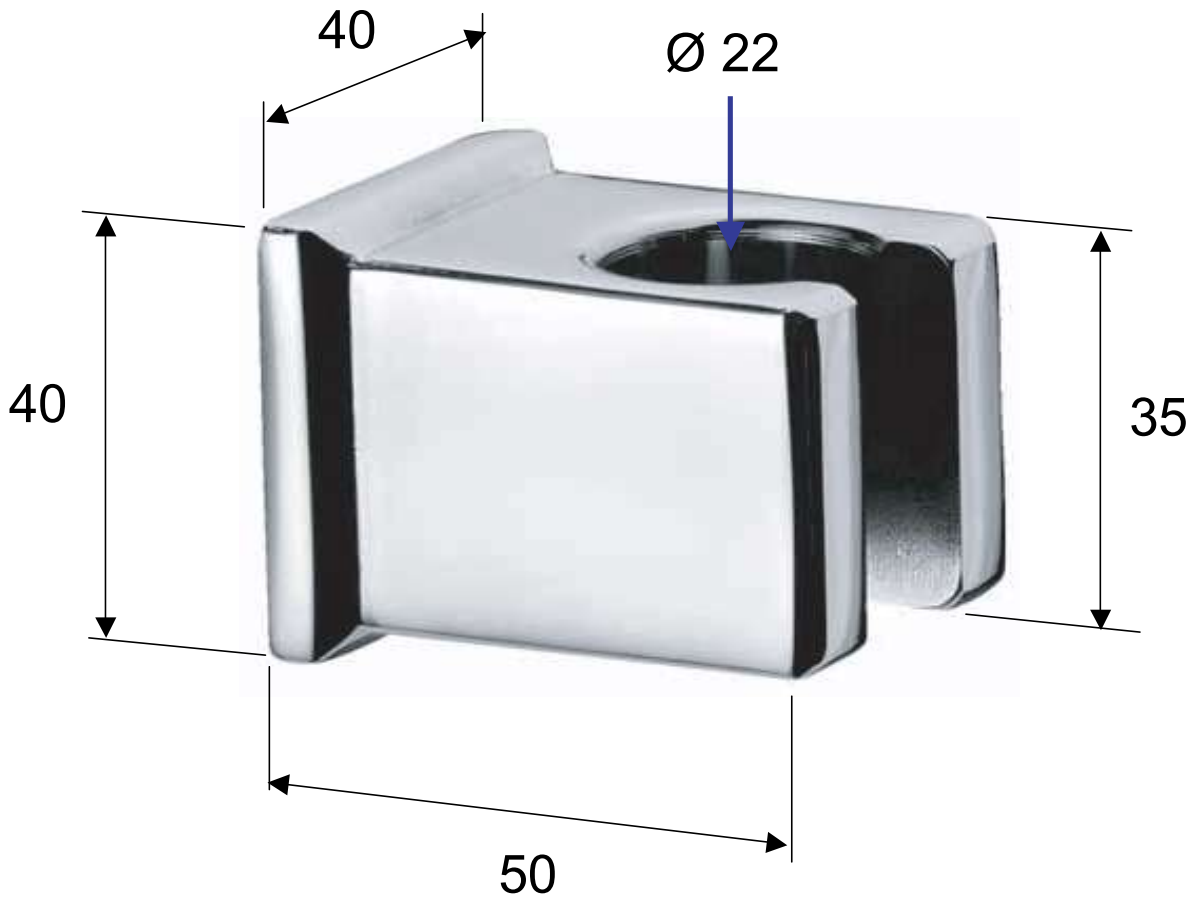

DANIEL

SCHEDA TECNICA TECHNICAL FEATURES

ART. COD.

A536

MATERIALI / MATERIALS

OTTONE CROMATO / CHROME PLATED BRASS

CROMATURA / CHROME PLATING

UNI EN 248