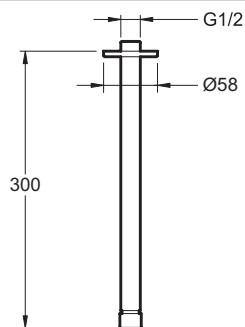

E10043

Collection: NO COLLECTION

Finish*:

CP - Chrome

Features

- DIMENSIONS: 2.10 x 2.10 cm
- MATERIAL: Metal
- Length: 300 mm
- WEIGHT: 0.3 kg
- INSTALLATION TYPE: Wall-mount

Technical drawing

Product Specification: Arm for showerhead. E10043. Collection: NO COLLECTION. DIMENSIONS: 2.10 x 2.10 cm. WEIGHT: 0.3 kg. MATERIAL: Metal. INSTALLATION TYPE: Wall-mount. Length: 300 mm.