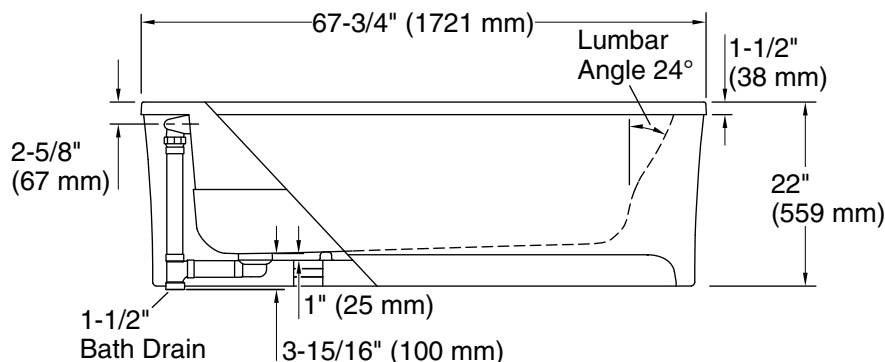

Required Electrical Service

One dedicated circuit required, protected with Class A Ground-Fault Circuit-Interrupter (GFCI). Outside North America, this device may be known as a Residual Current Device (RCD).

Heated Surface: 120 V, 15 A, 50/60 Hz

Technical Information

All product dimensions are nominal.

Installation:	Freestanding
Drain location:	End
Basin area, bottom:	51-1/16" x 19-11/16" (1297 mm x 500 mm)
Basin area, top:	58-9/16" x 25-5/16" (1487 mm x 643 mm)
Weight:	95 lbs (43.1 kg)
Minimum floor load:	43.8 lbs/ft² (213.9 kg/m²)
Water depth:	15-1/16" (383 mm)
Water capacity:	65 gal (246.1 L)
Template:	Footprint, 1265461, not required, not included
Electrical component rating:	Heated Surface: 120 V, 1.1 A, 60 Hz, 65 W

Notes

Measure your actual product for rough-in details. Install this product according to the installation instructions.

The hot water supply should be 70% of the capacity of the bath or greater. Installations will vary.

This bath is designed for freestanding installation only.

If installing a rim-mount faucet, make sure there is no interference above or below the deck before drilling any holes.