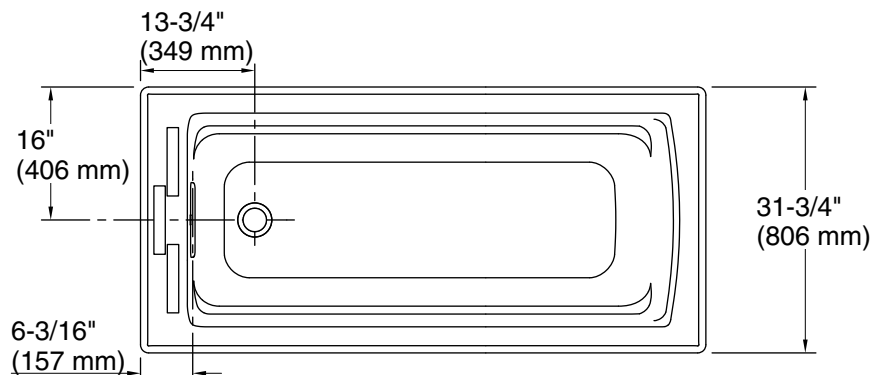

Required Electrical Service

One dedicated circuit required, protected with Class A Ground-Fault Circuit-Interrupter (GFCI). Outside North America, this device may be known as a Residual Current Device (RCD).

Heated Surface: 120 V, 15 A, 50/60 Hz

Technical Information

All product dimensions are nominal.

Installation:	Freestanding
Drain location:	End
Basin area, bottom:	51-1/16" x 19-11/16" (1297 mm x 500 mm)
Basin area, top:	58-9/16" x 25-5/16" (1487 mm x 643 mm)
Weight:	95 lbs (43.1 kg)
Minimum floor load:	43.8 lbs/ft² (213.9 kg/m²)
Water depth:	15-1/16" (383 mm)
Water capacity:	65 gal (246.1 L)
Template:	Footprint, 1265461, not required, not included
Electrical component rating:	Heated Surface: 120 V, 1.1 A, 60 Hz, 65 W

Notes

Measure your actual product for rough-in details. Install this product according to the installation instructions.

The hot water supply should be 70% of the capacity of the bath or greater. Installations will vary.

This bath is designed for freestanding installation only.

If installing a rim-mount faucet, make sure there is no interference above or below the deck before drilling any holes.