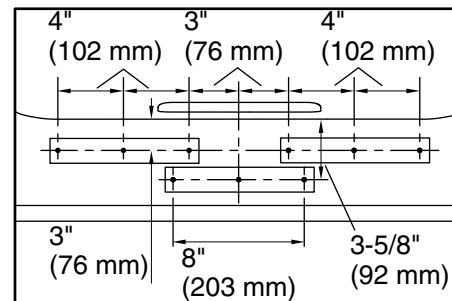

No change in measurements if connected with drain illustrated. (K-7272)

Recommended Faucet Location

Recommended Faucet Hole Location